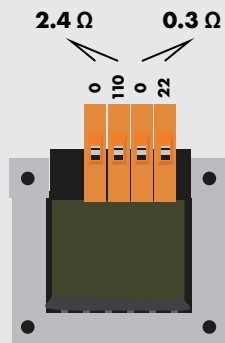

Transformer Diagnosis For the JVR Vac100 v1.0

Vac100 Transformer Part #100-62

DISCONNECTED TRANSFORMER

GOOD ✓

BAD ✗

POWER ON

GOOD ✓

BAD ✗

DURING SEAL

GOOD ✓

BAD ✗