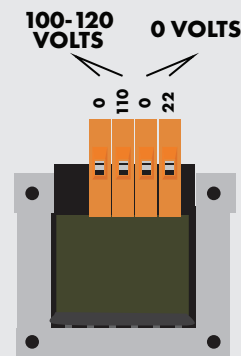

Transformer Diagnosis For the JVR Vac100 v1.0

Vac100 Transformer Part #100-62

DISCONNECTED TRANSFORMER

GOOD ✓

BAD ✗

POWER ON

GOOD ✓

BAD ✗

DURING SEAL

GOOD ✓

BAD ✗