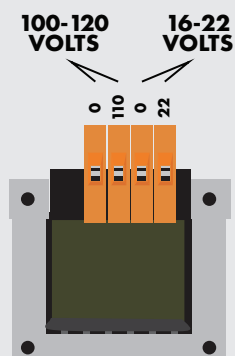

Transformer Diagnosis For the JVR Vac100 v1.0

Vac100 Transformer Part #100-62

DISCONNECTED TRANSFORMER

GOOD ✓

BAD ✗

POWER ON

GOOD ✓

BAD ✗

DURING SEAL

GOOD ✓

BAD ✗