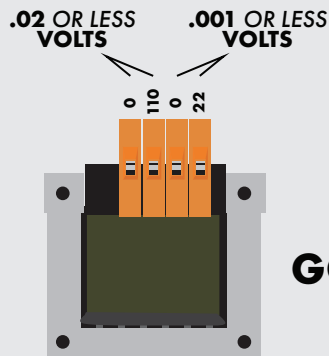

Transformer Diagnosis For the JVR Vac100 v1.0

Vac100 Transformer Part #100-62

DISCONNECTED TRANSFORMER

GOOD ✓

BAD ✗

POWER ON

GOOD ✓

BAD ✗

DURING SEAL

GOOD ✓

BAD ✗