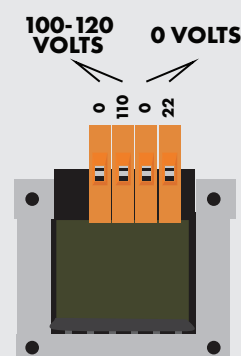

Transformer Diagnosis For the JVR Vac100 v1.0

Vac100 Transformer Part #100-62

DISCONNECTED TRANSFORMER

GOOD ✓

BAD ✗

POWER ON

GOOD ✓

BAD ✗

DURING SEAL

GOOD ✓

BAD ✗