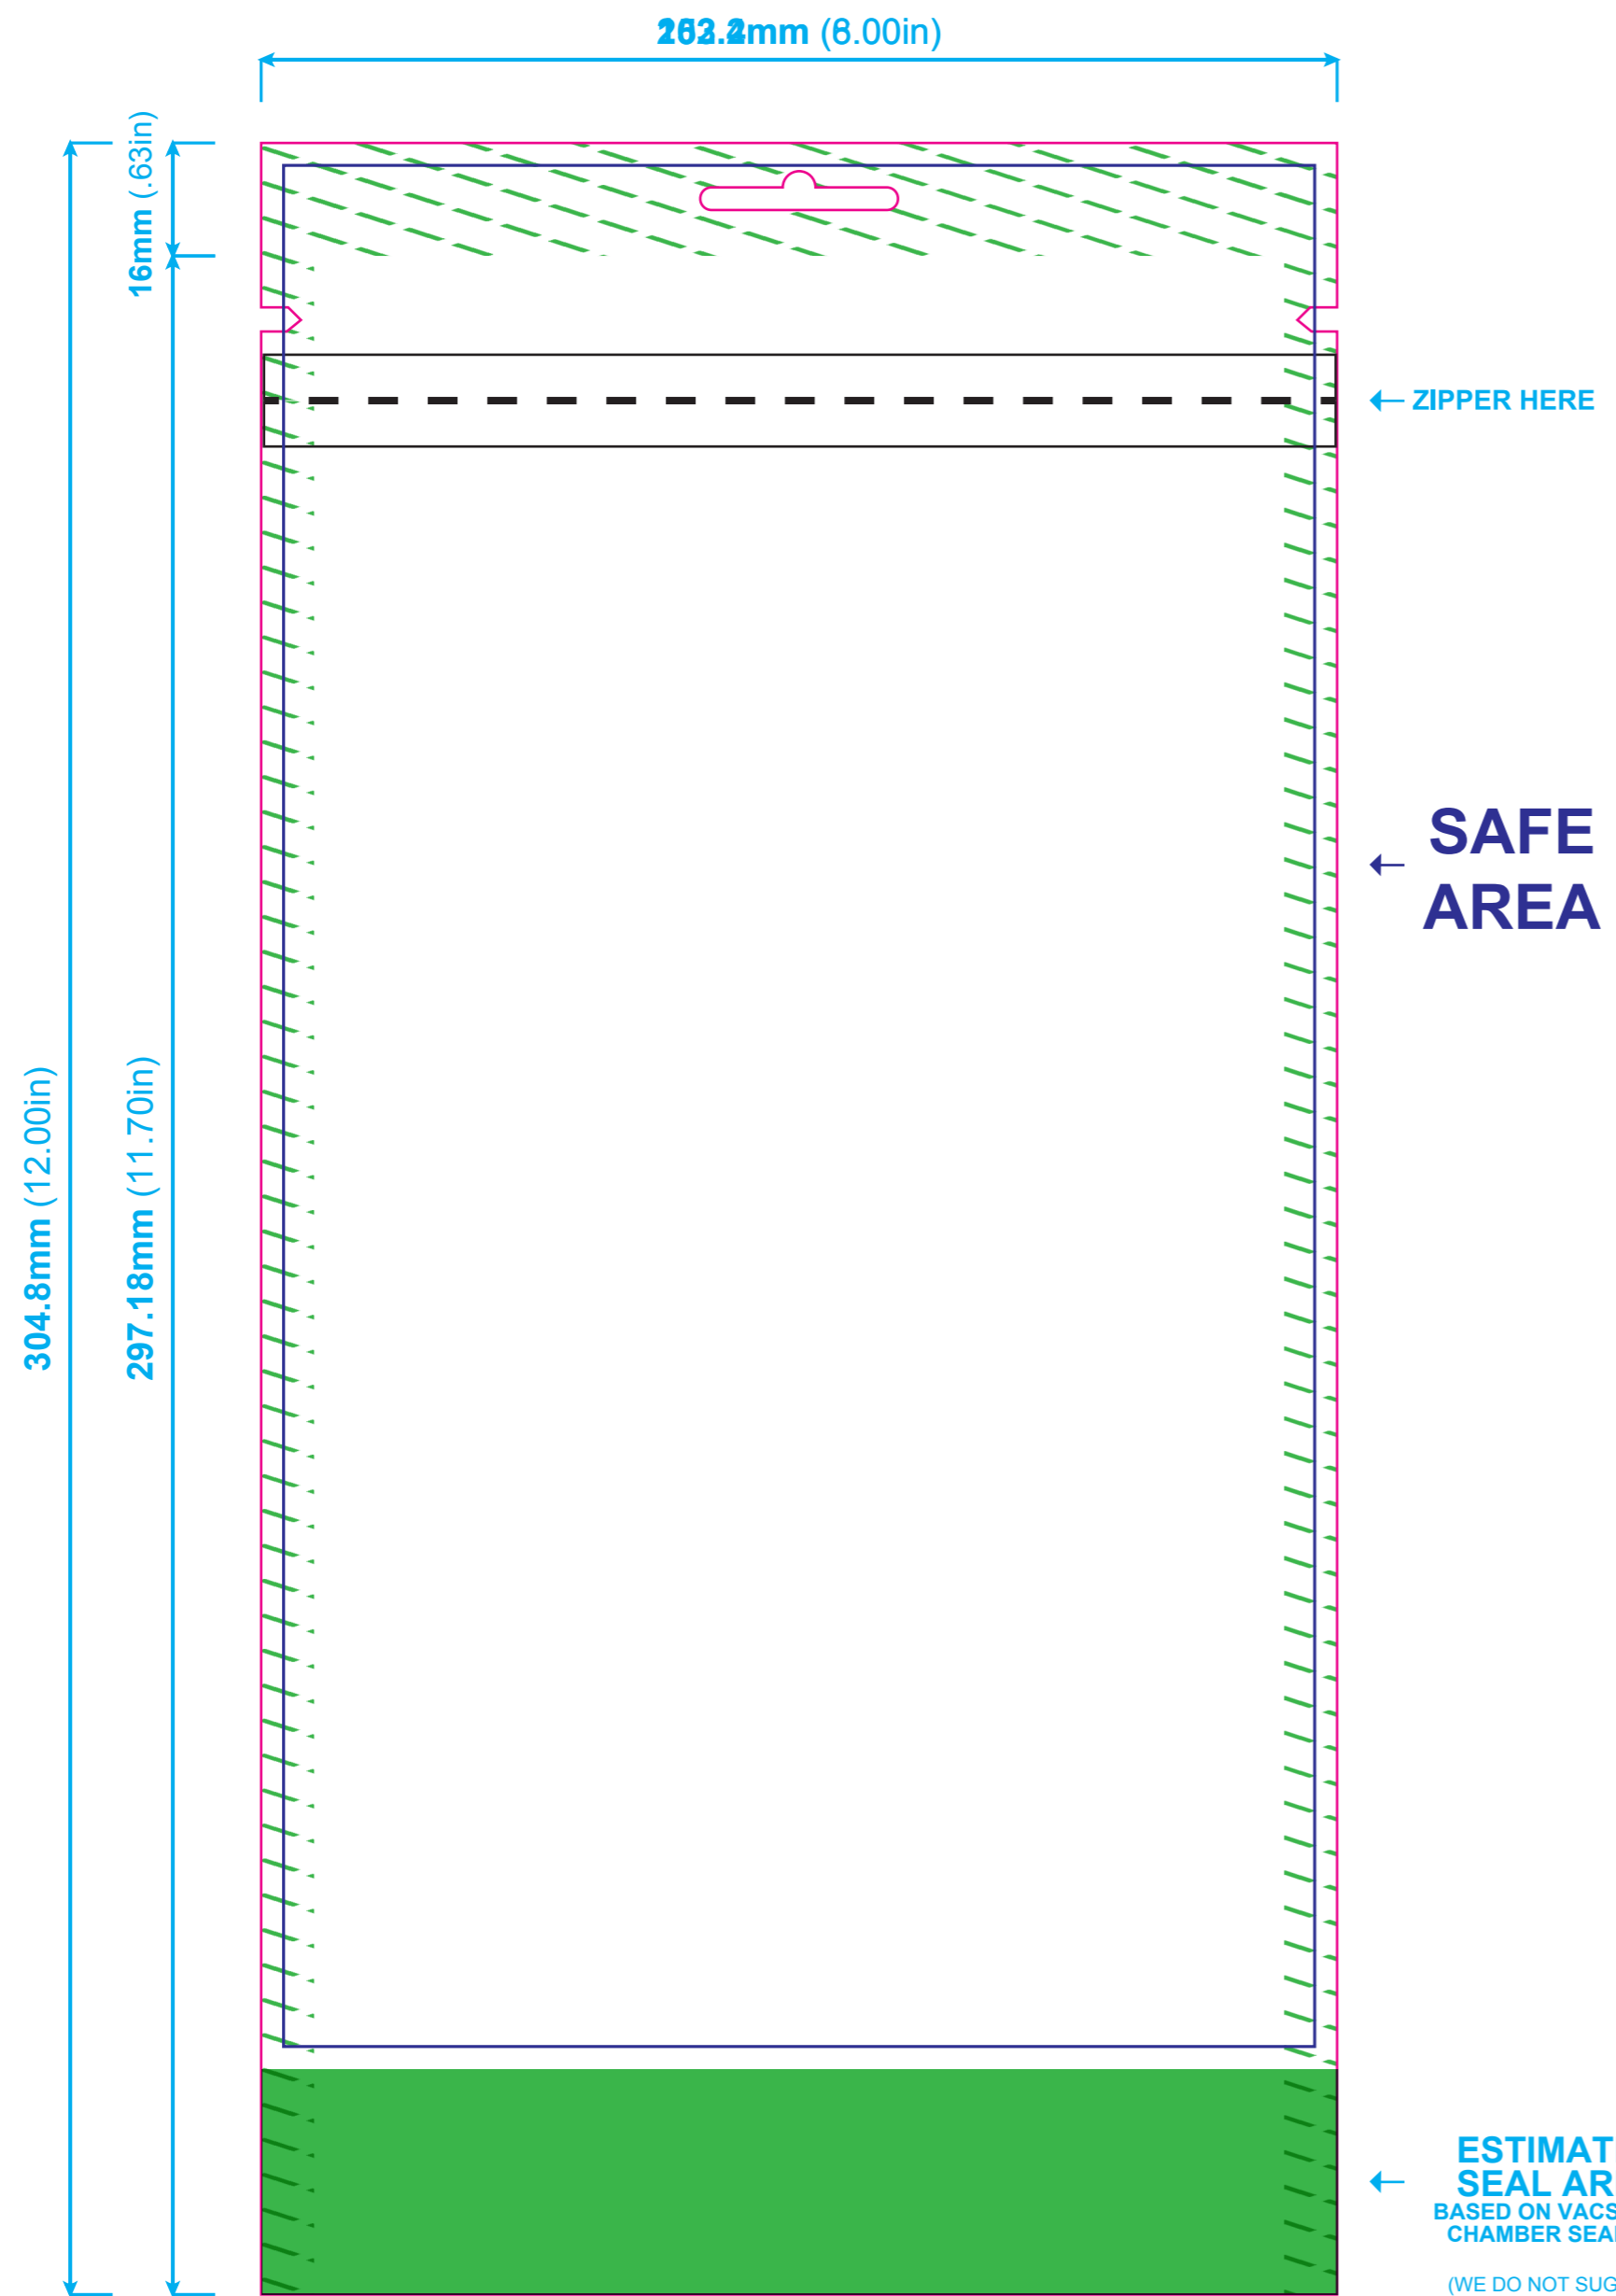

FRONT ARTWORK

SPOT GLOSS

SPOT MATTE

WHITE

BACK ARTWORK

SPOT GLOSS

SPOT MATTE

WHITE