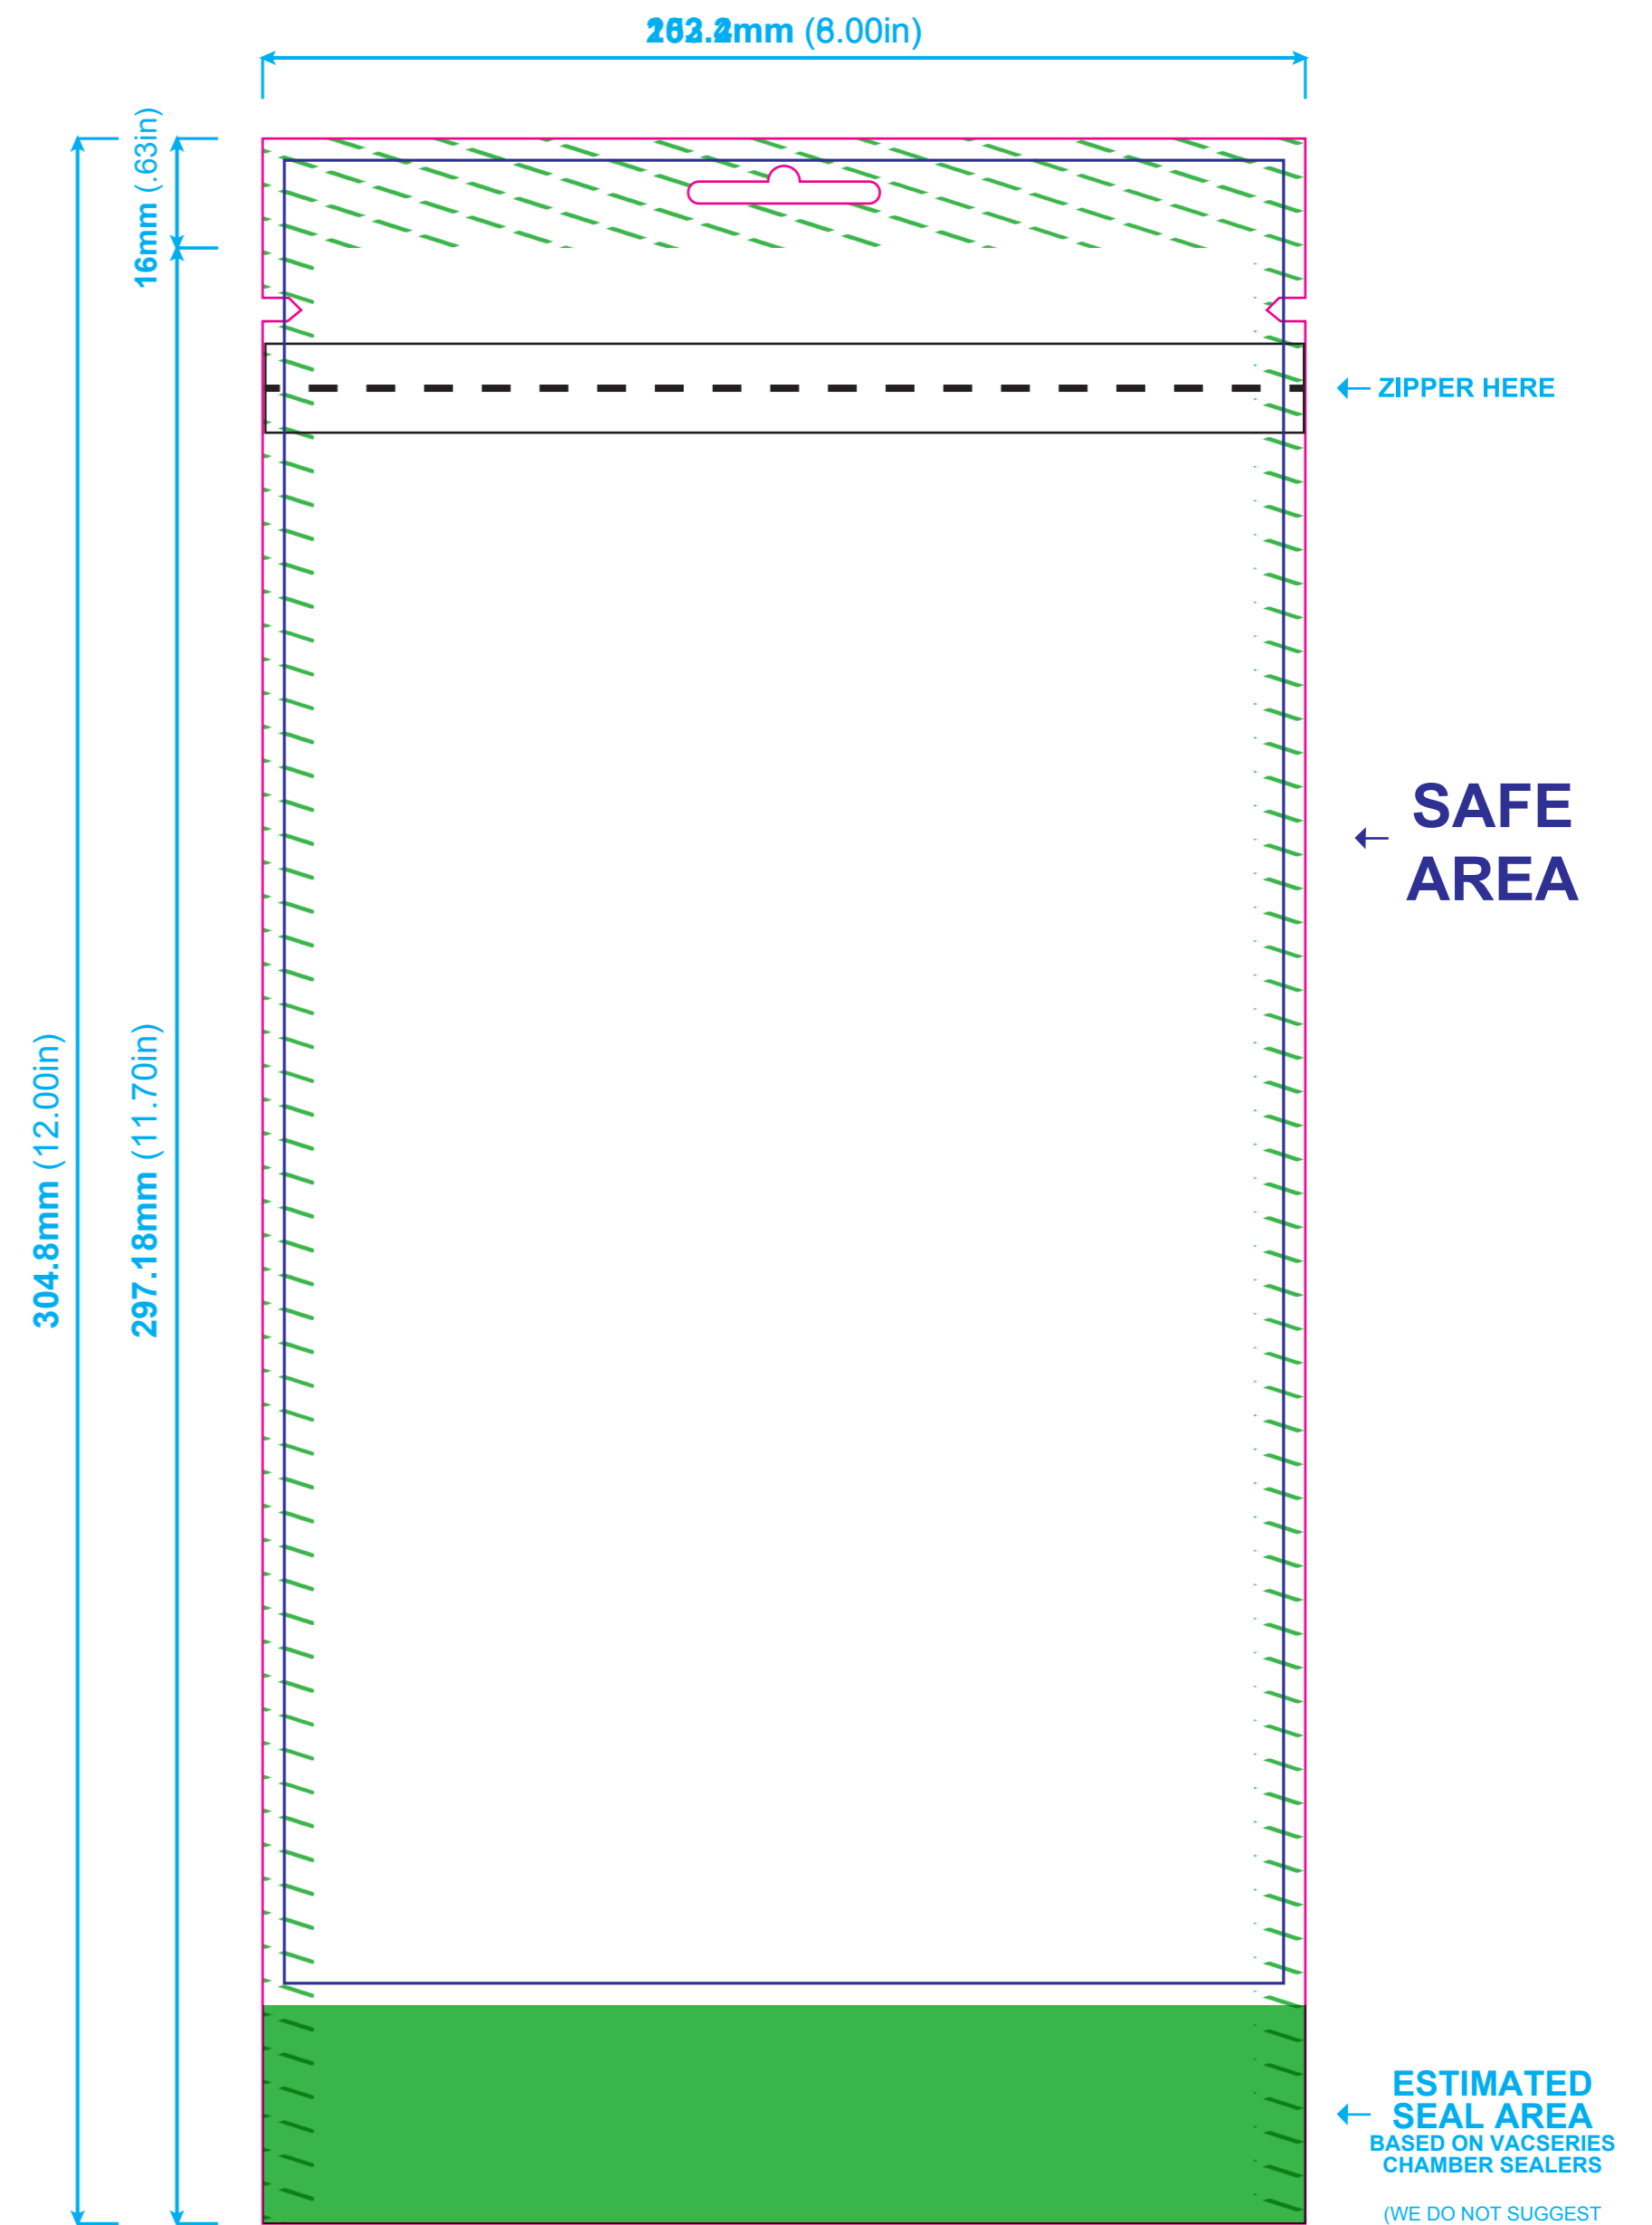

FRONT ARTWORK

SPOT GLOSS

SPOT MATTE

WHITE

BACK ARTWORK

SPOT GLOSS

SPOT MATTE

WHITE