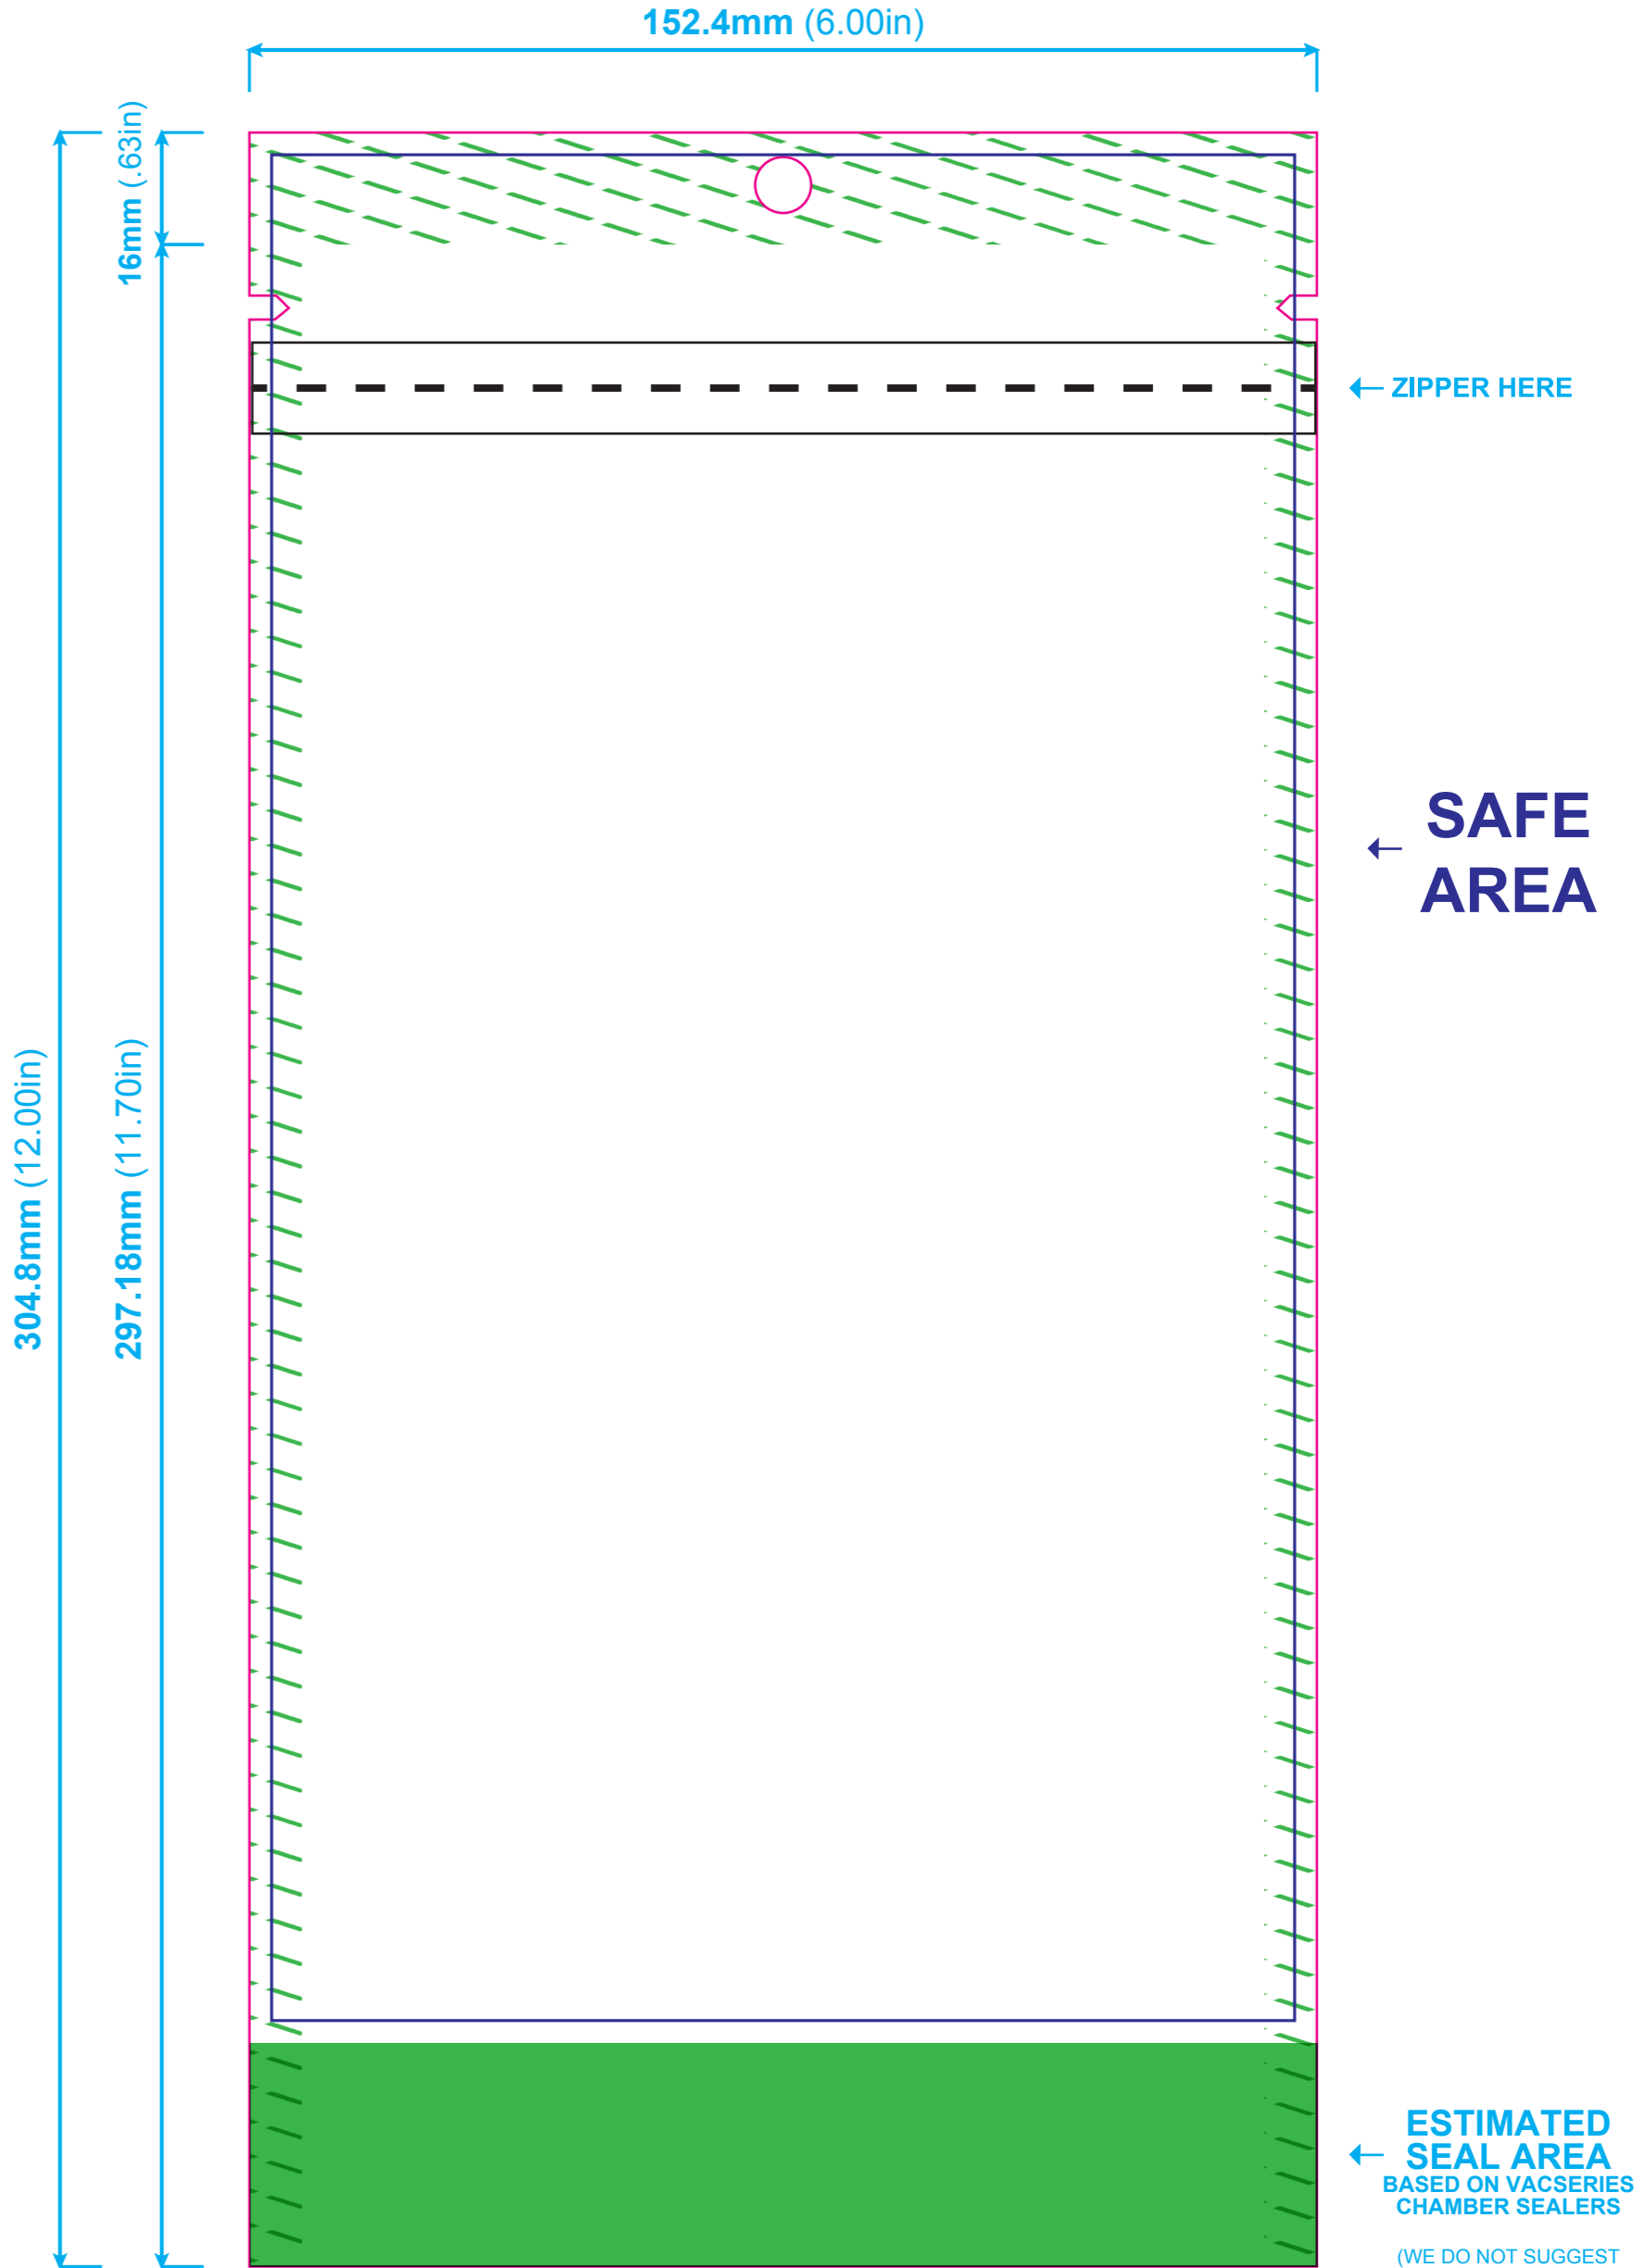

FRONT ARTWORK

SPOT GLOSS
 SPOT MATTE
 WHITE

BACK ARTWORK

SPOT GLOSS
 SPOT MATTE
 WHITE