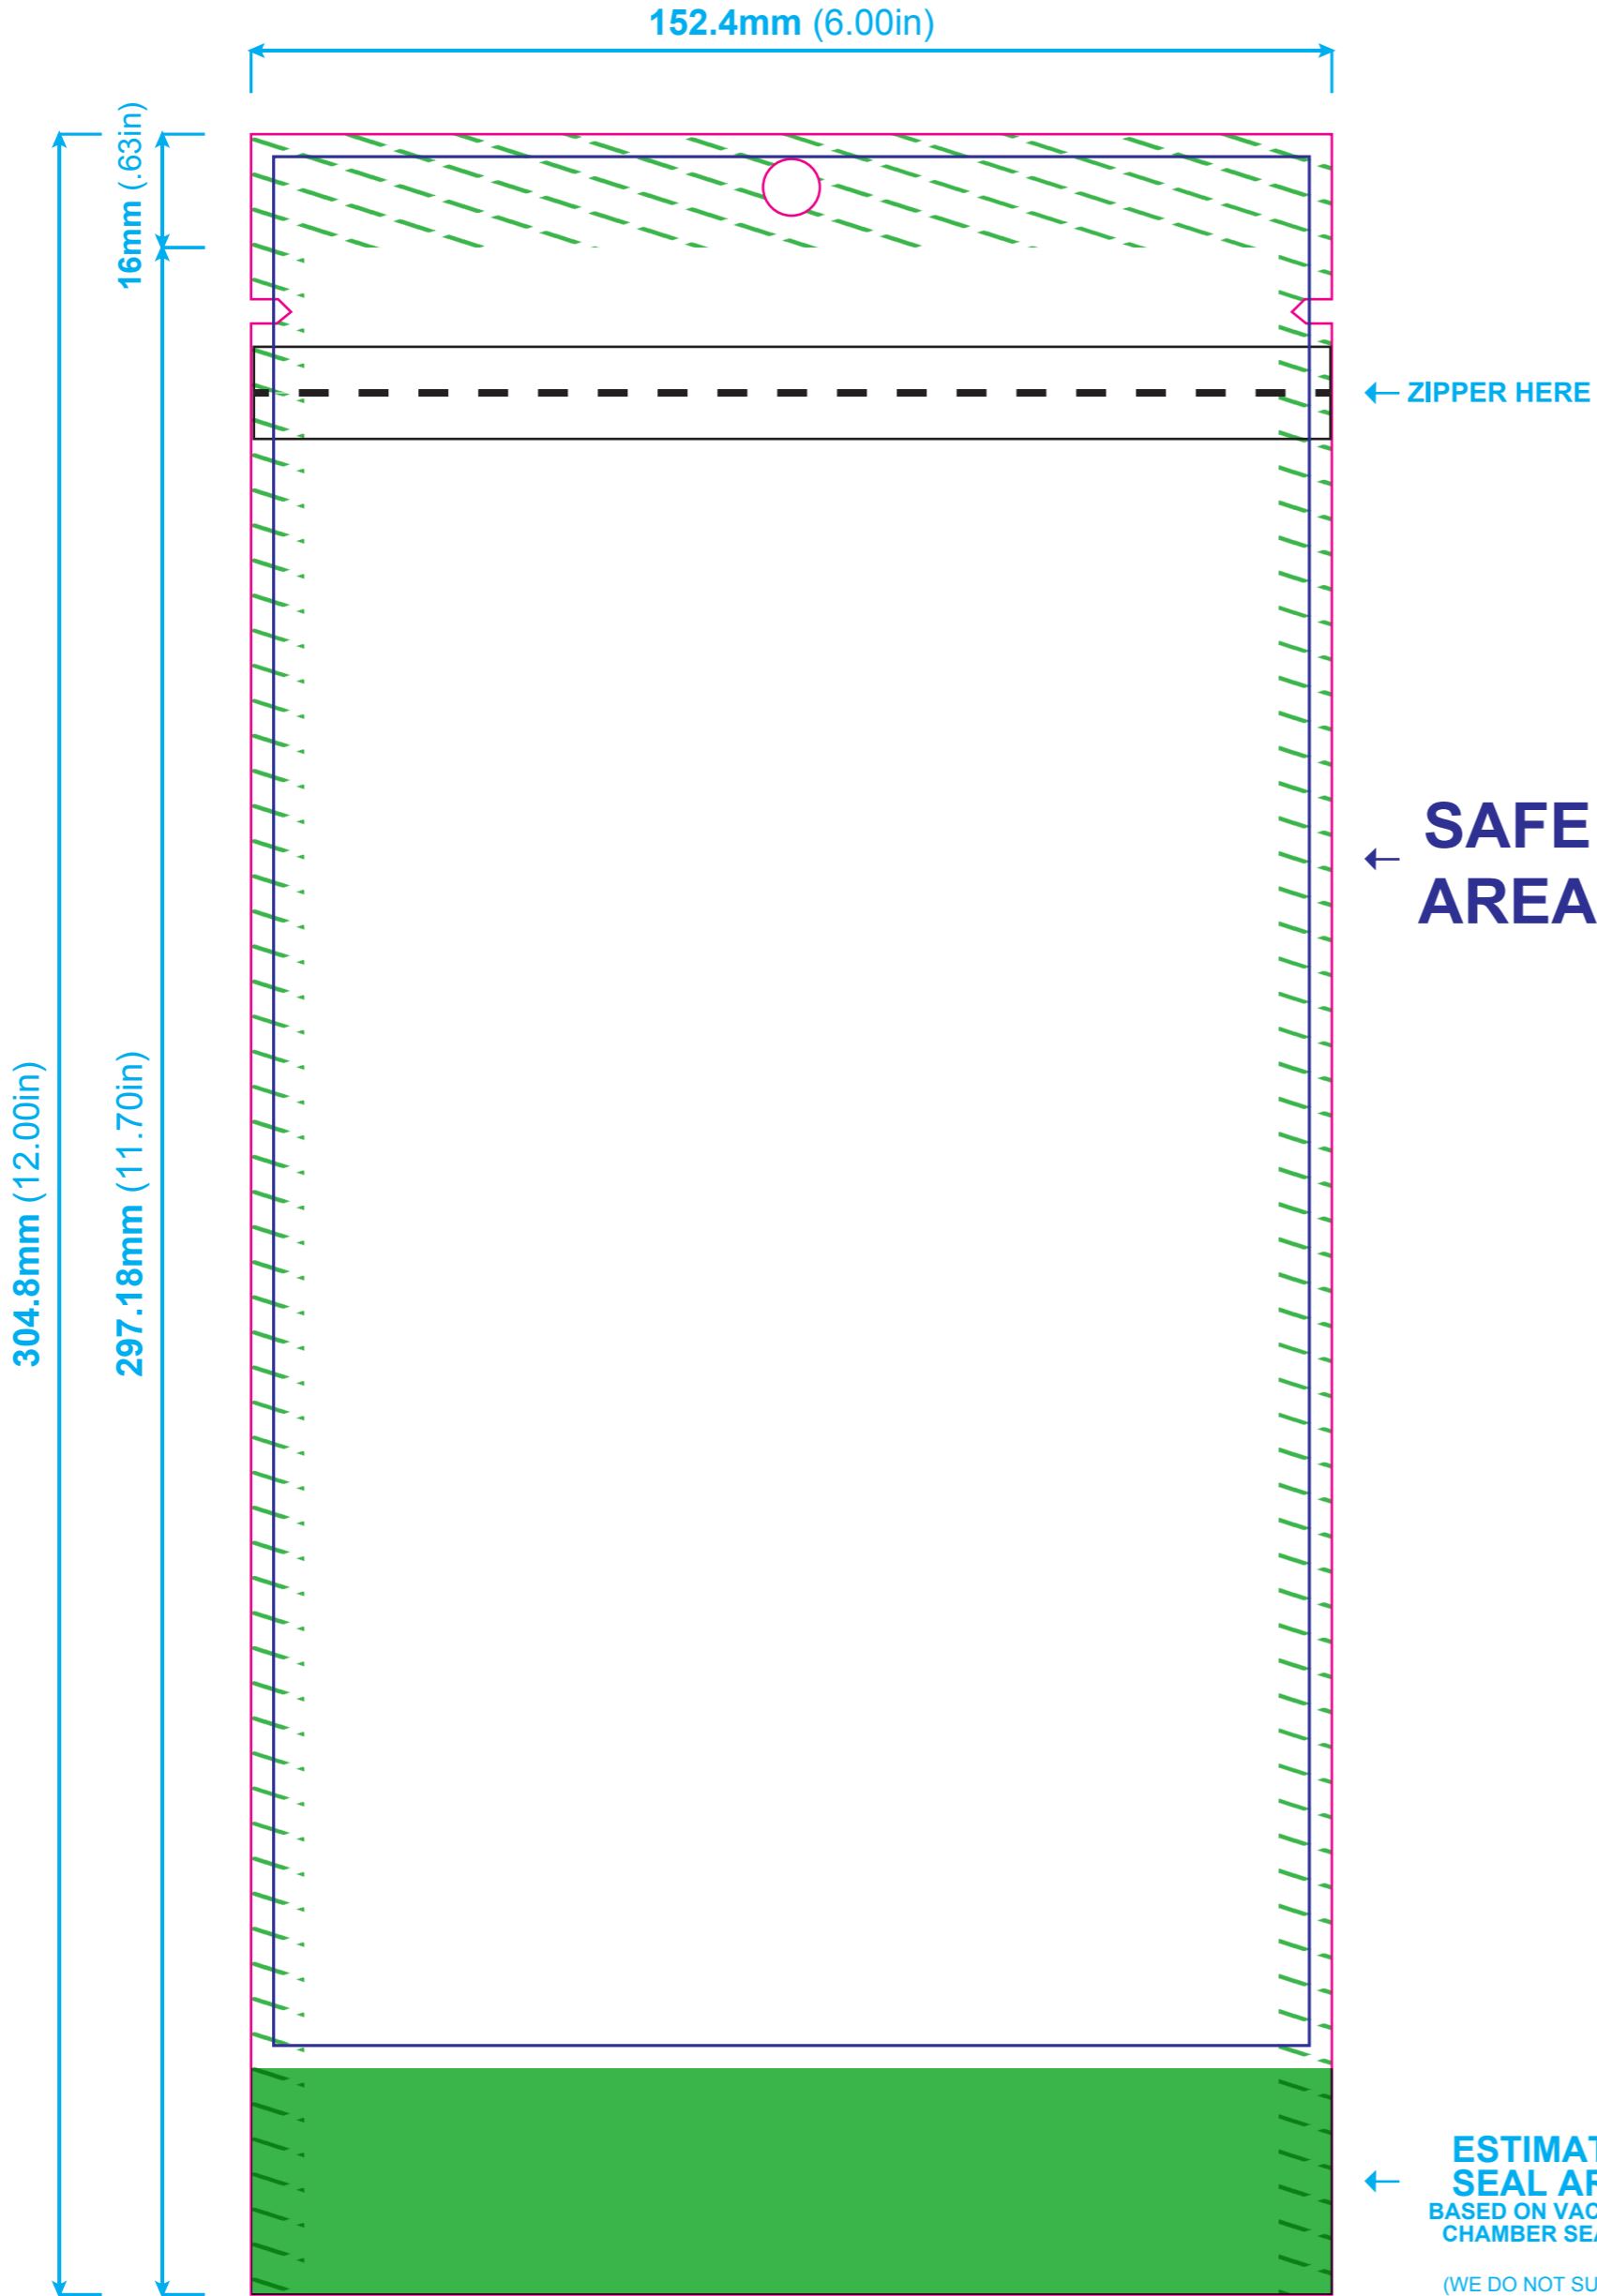

FRONT ARTWORK

SPOT GLOSS
 SPOT MATTE
 WHITE

BACK ARTWORK

SPOT GLOSS
 SPOT MATTE
 WHITE