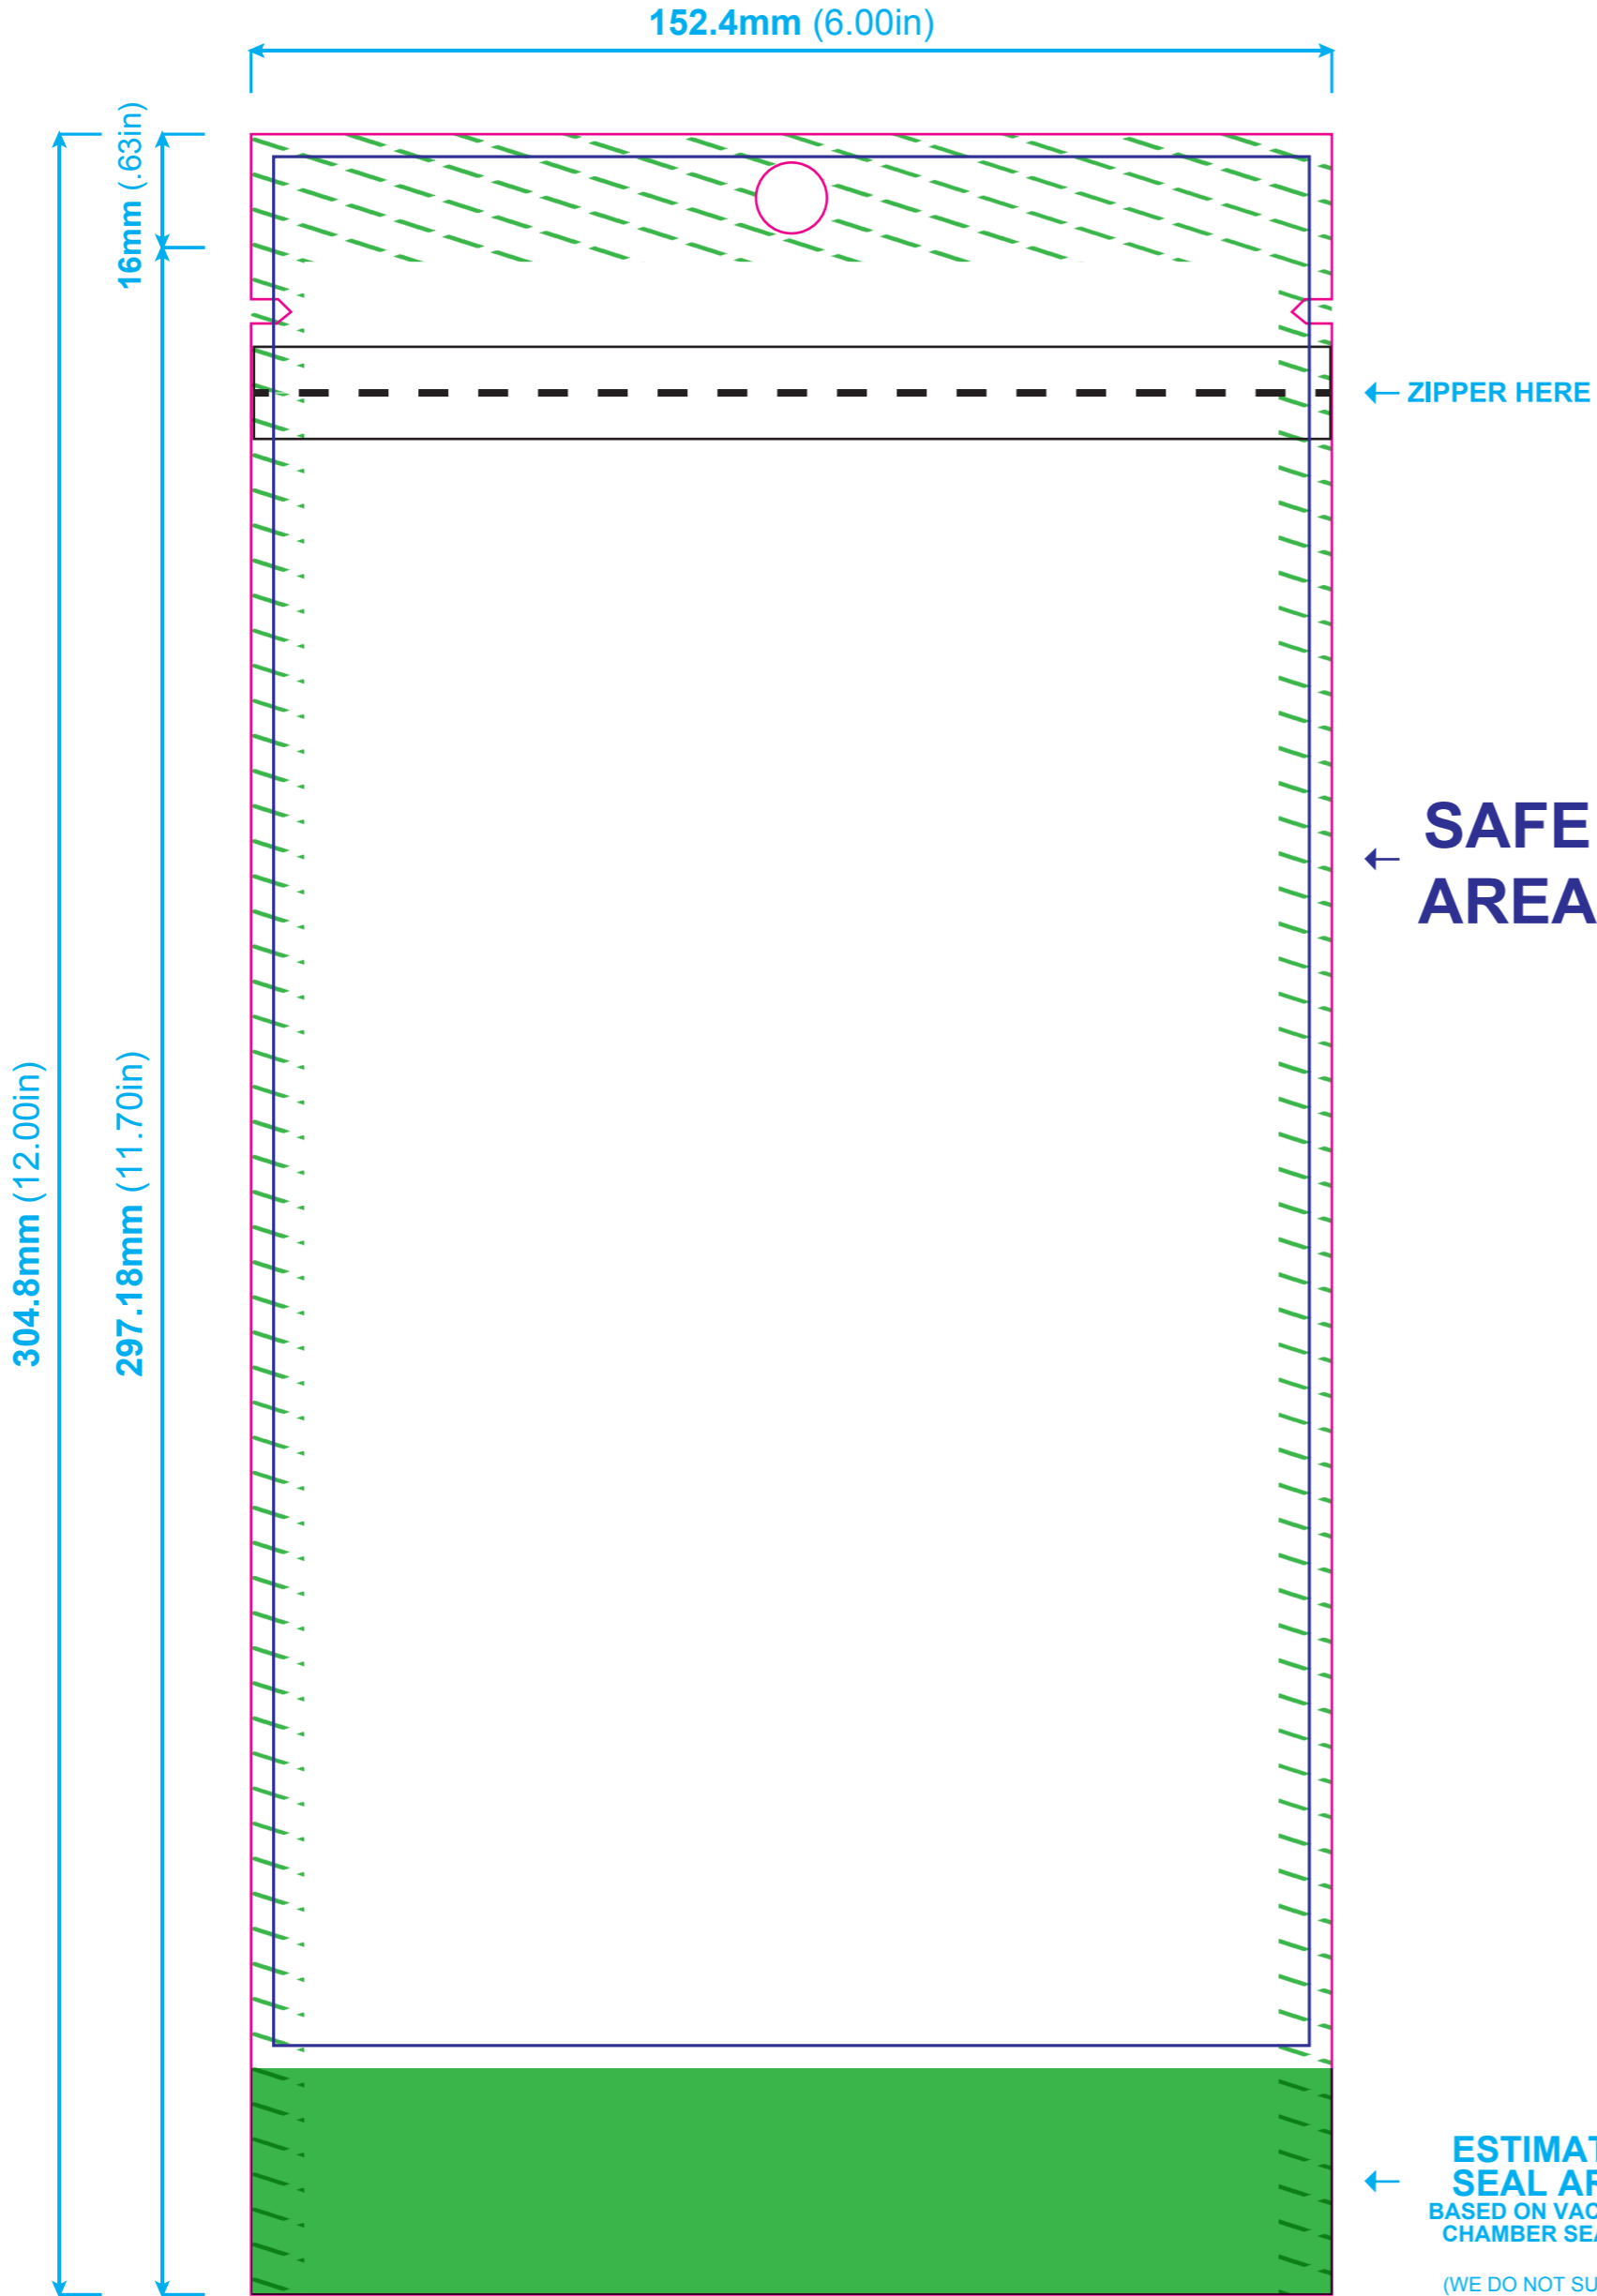

# FRONT ARTWORK

SPOT GLOSS

SPOT MATTE

WHITE

# BACK ARTWORK

SPOT GLOSS

SPOT MATTE

WHITE