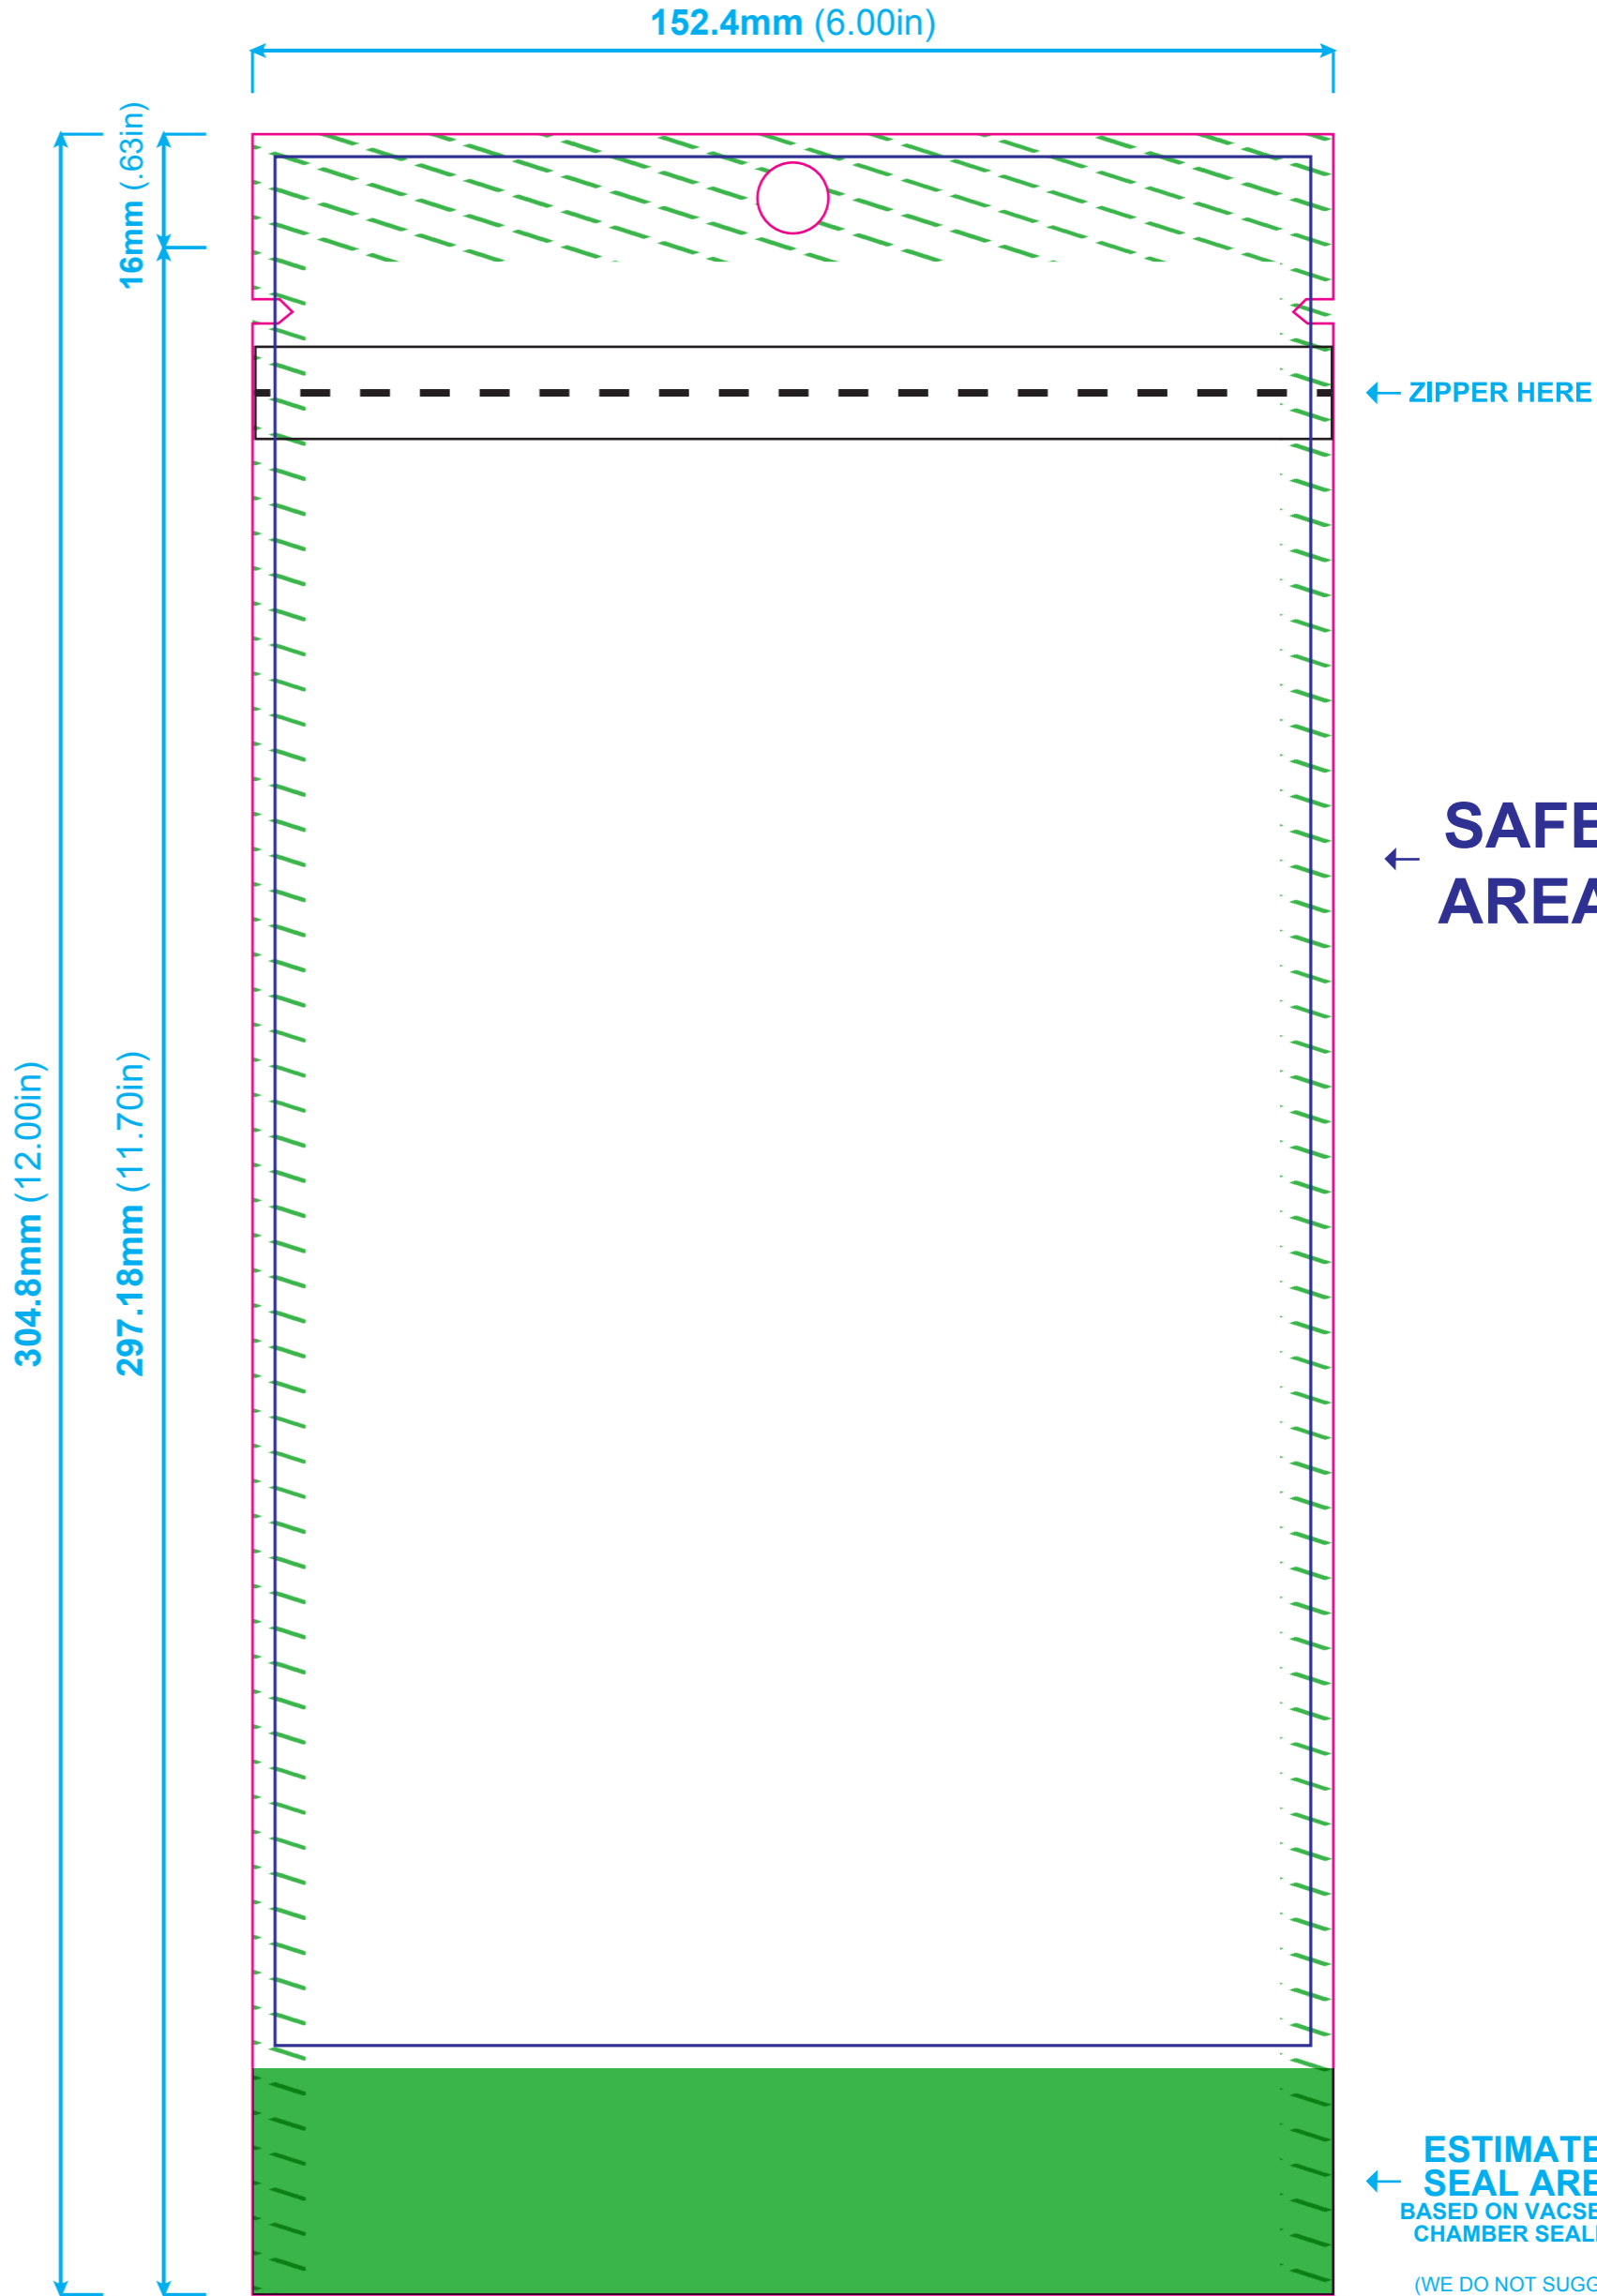

# FRONT ARTWORK

SPOT GLOSS

SPOT MATTE

WHITE

# BACK ARTWORK

SPOT GLOSS

SPOT MATTE

WHITE