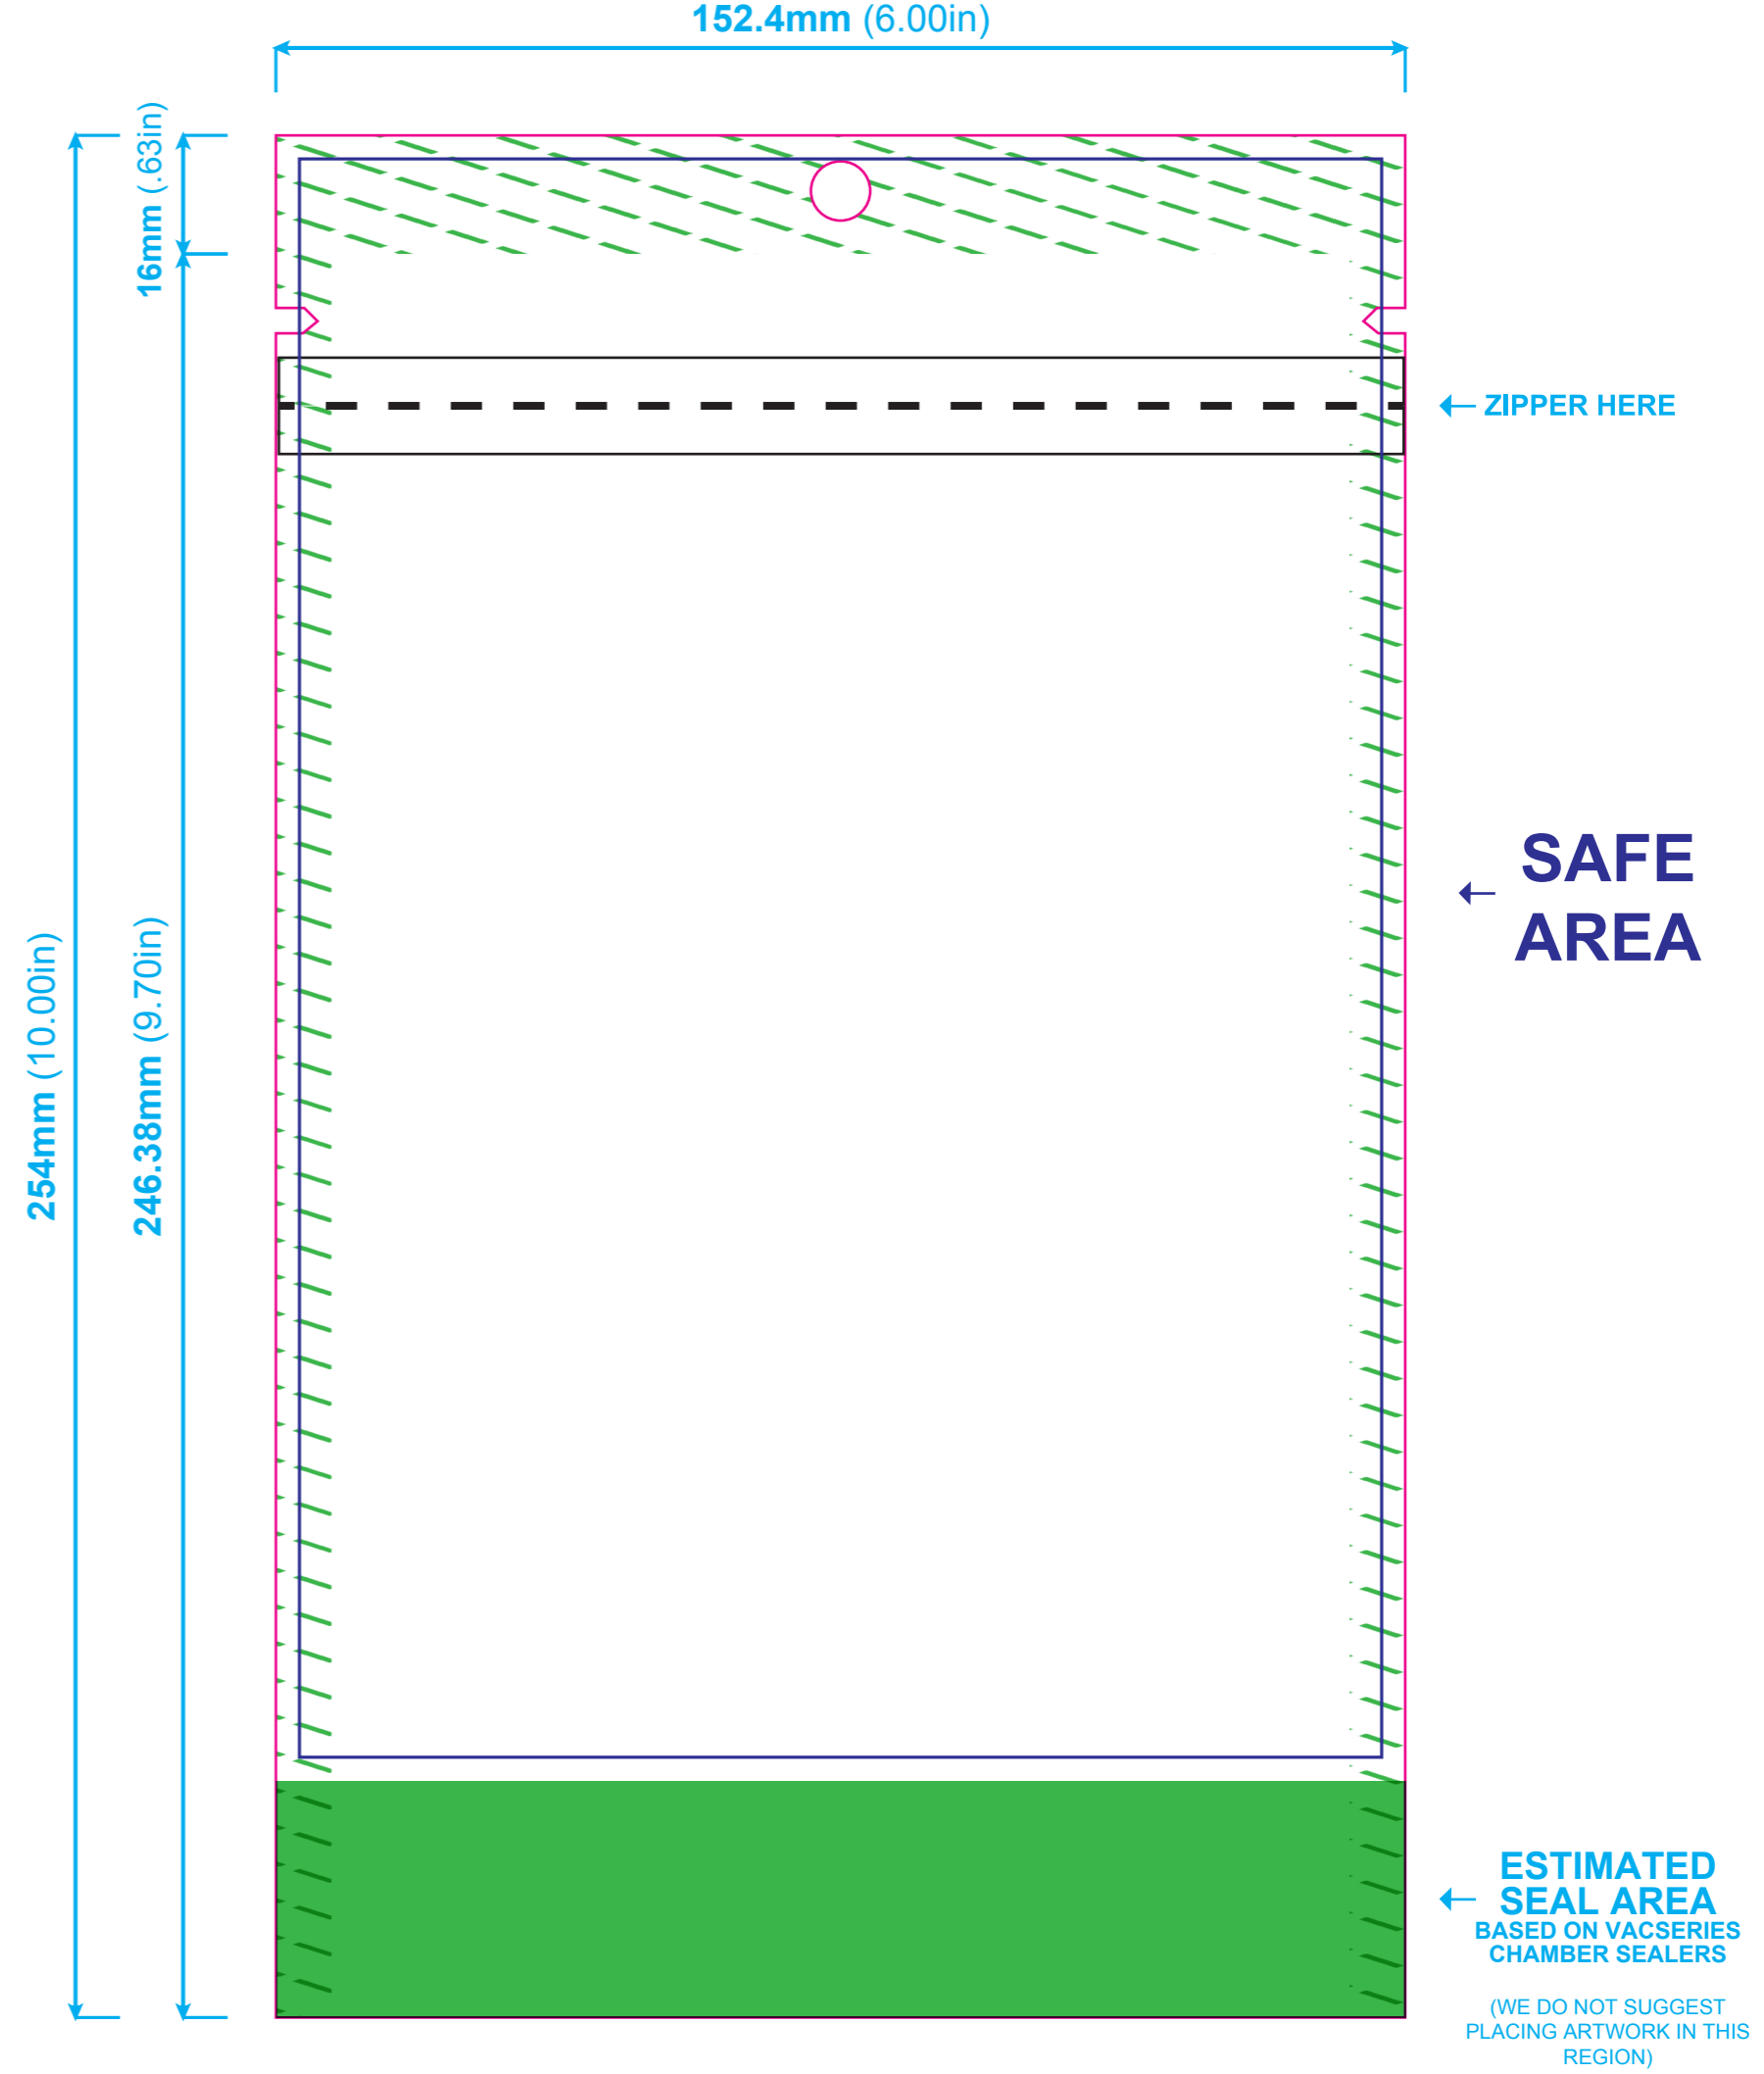

FRONT ARTWORK

-  SPOT GLOSS
-  SPOT MATTE
-  WHITE

BACK ARTWORK

-  SPOT GLOSS
-  SPOT MATTE
-  WHITE