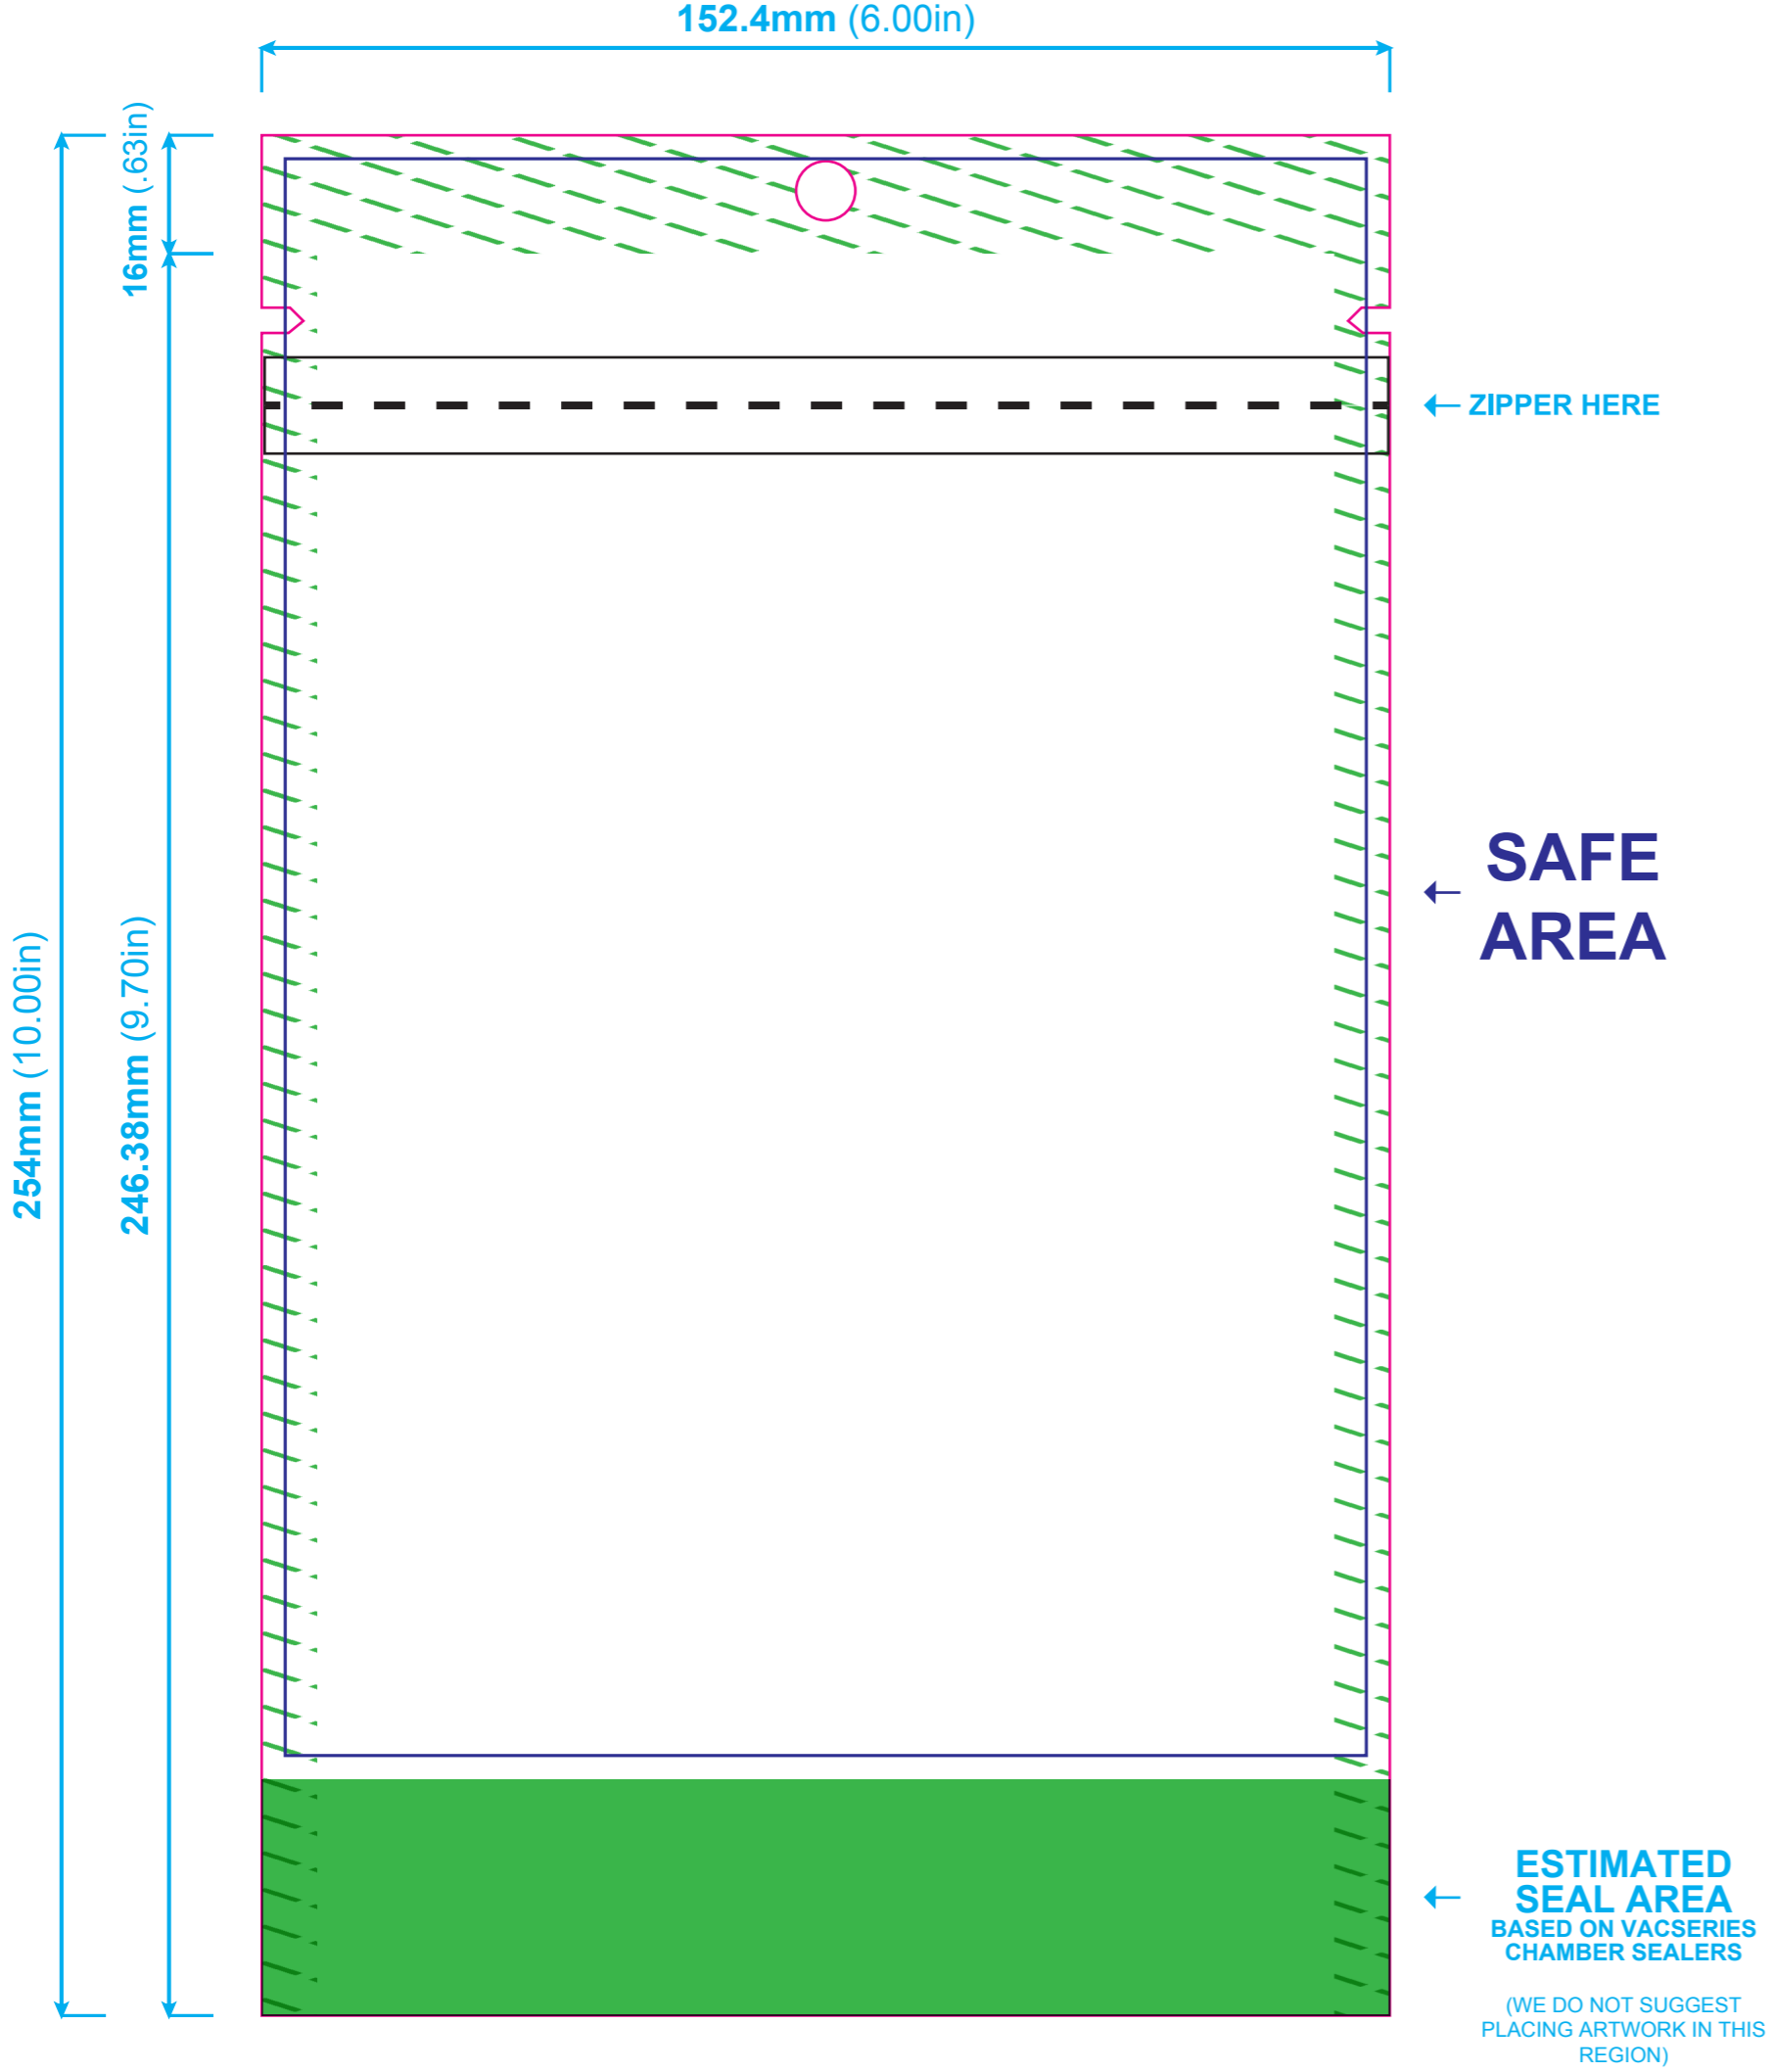

FRONT ARTWORK

-  SPOT GLOSS
-  SPOT MATTE
-  WHITE

BACK ARTWORK

-  SPOT GLOSS
-  SPOT MATTE
-  WHITE