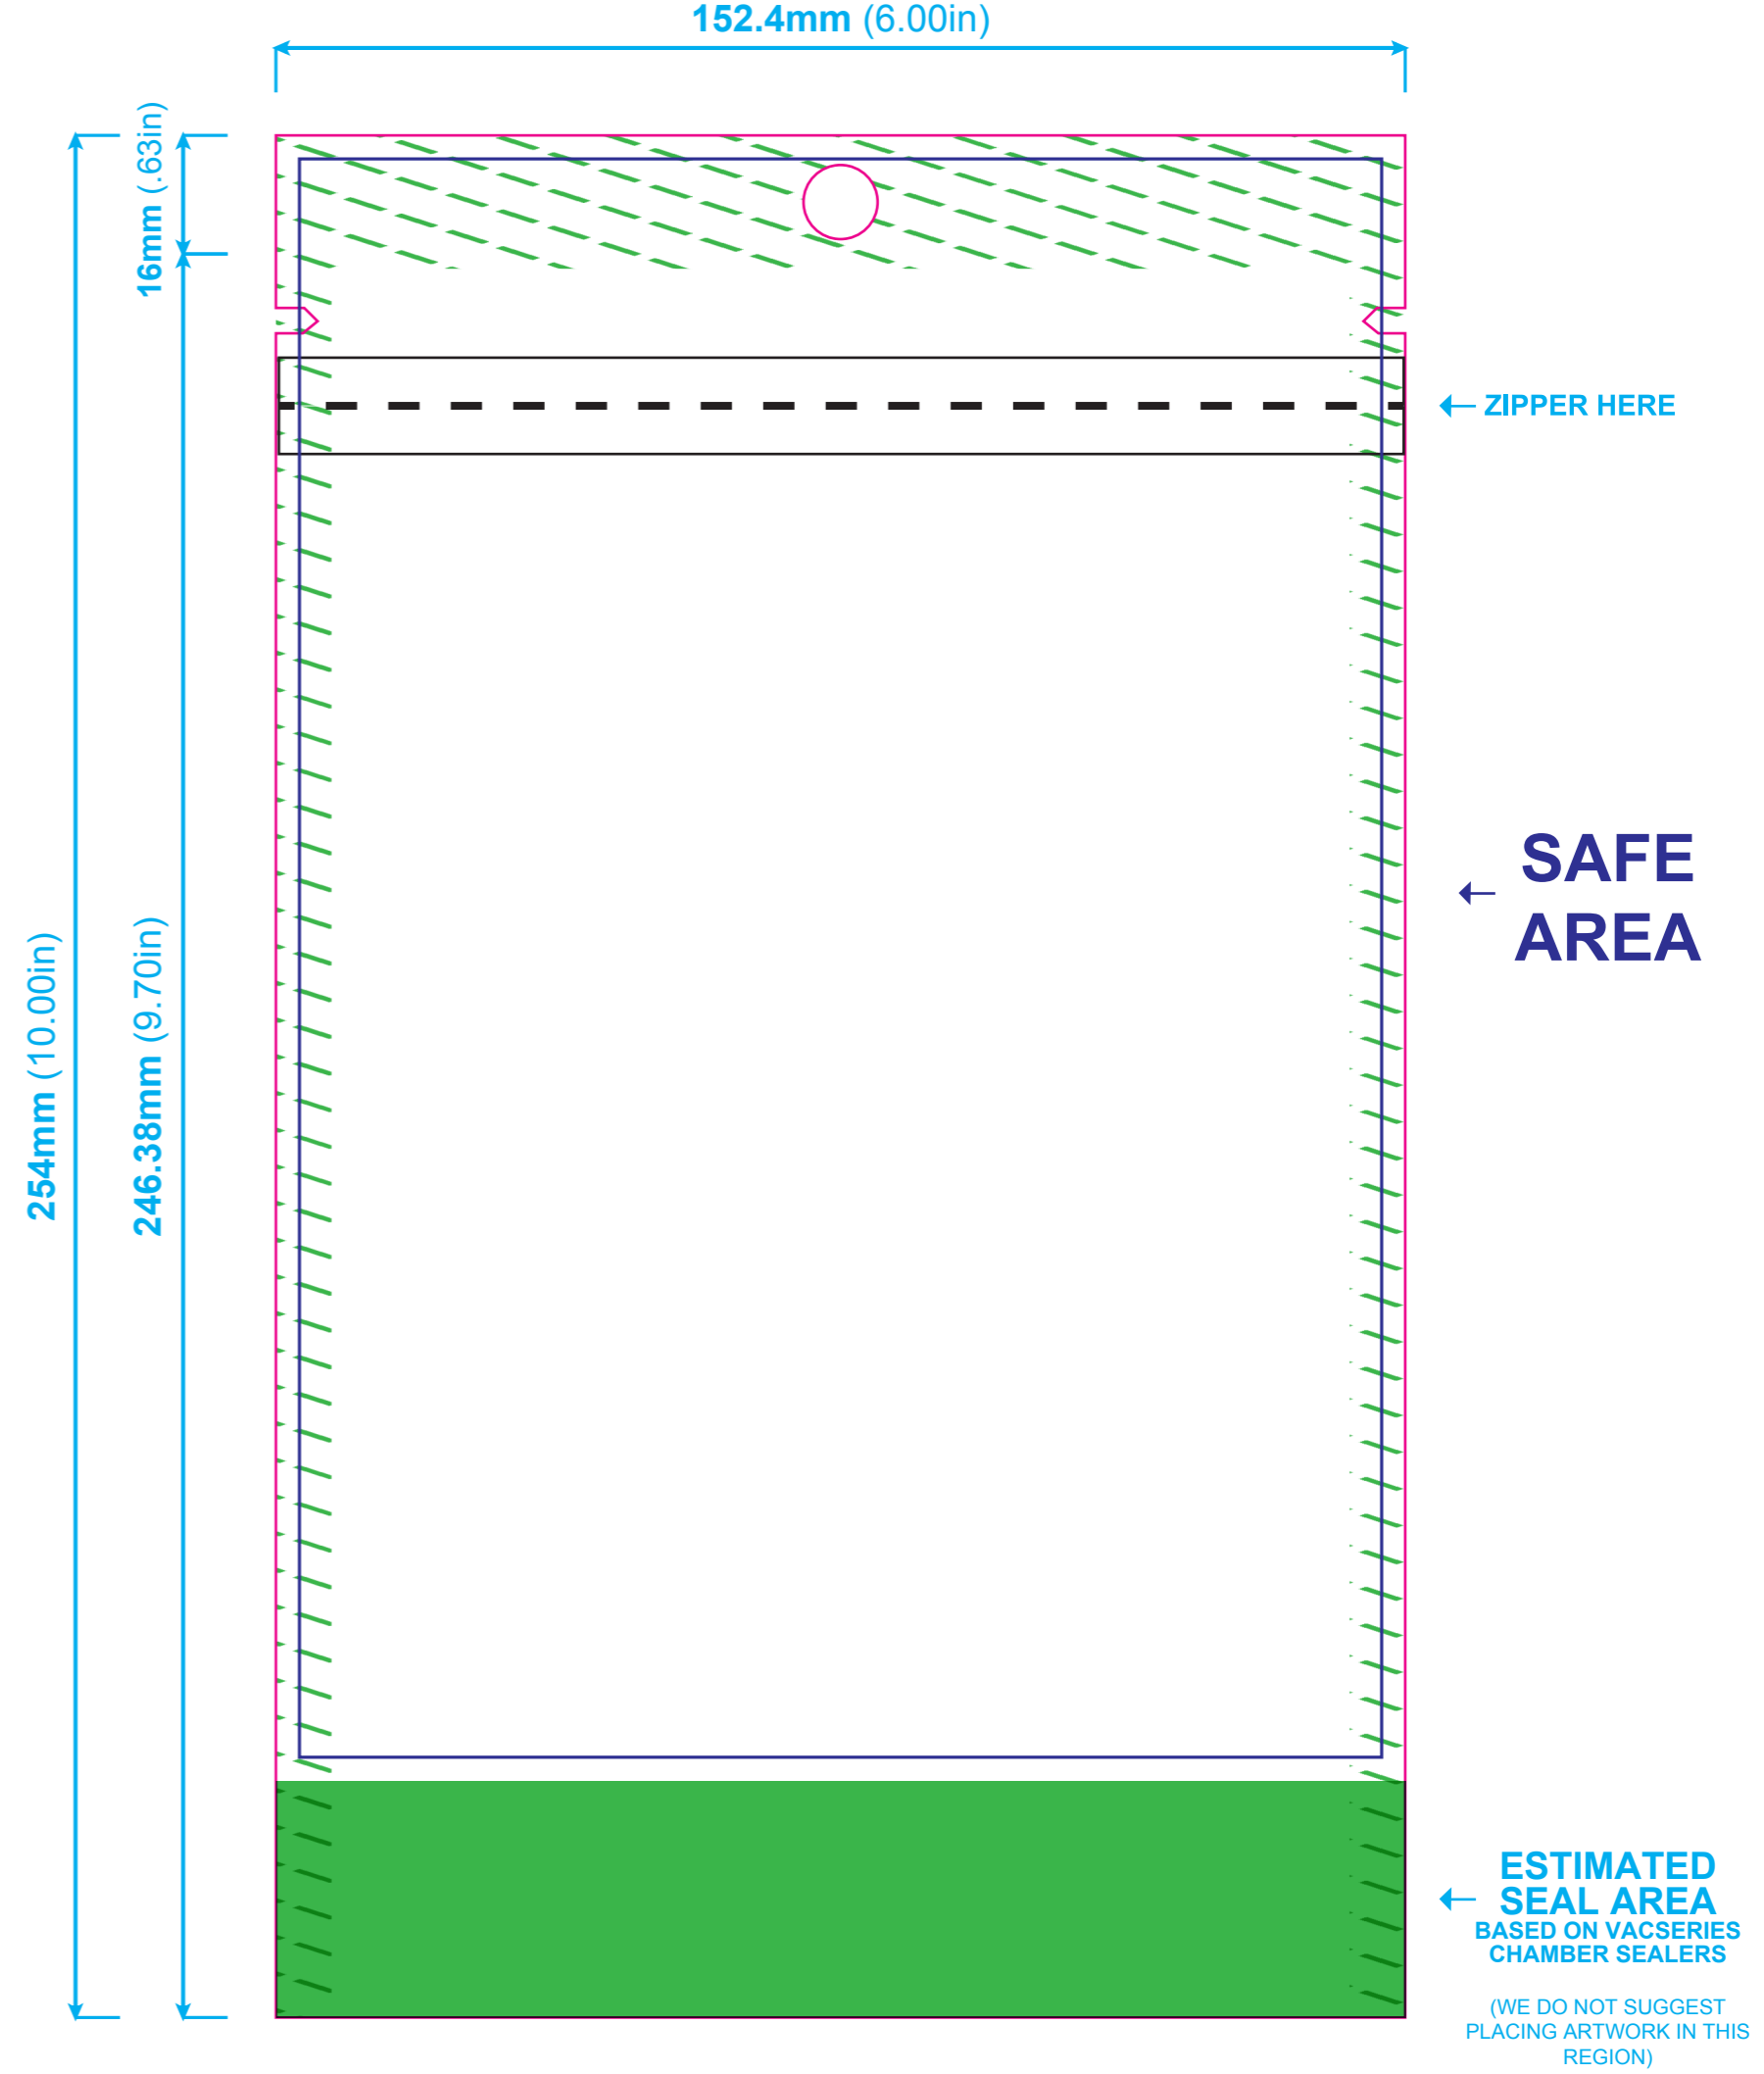

FRONT ARTWORK

		
SPOT GLOSS	SPOT MATTE	WHITE

BACK ARTWORK

		
SPOT GLOSS	SPOT MATTE	WHITE