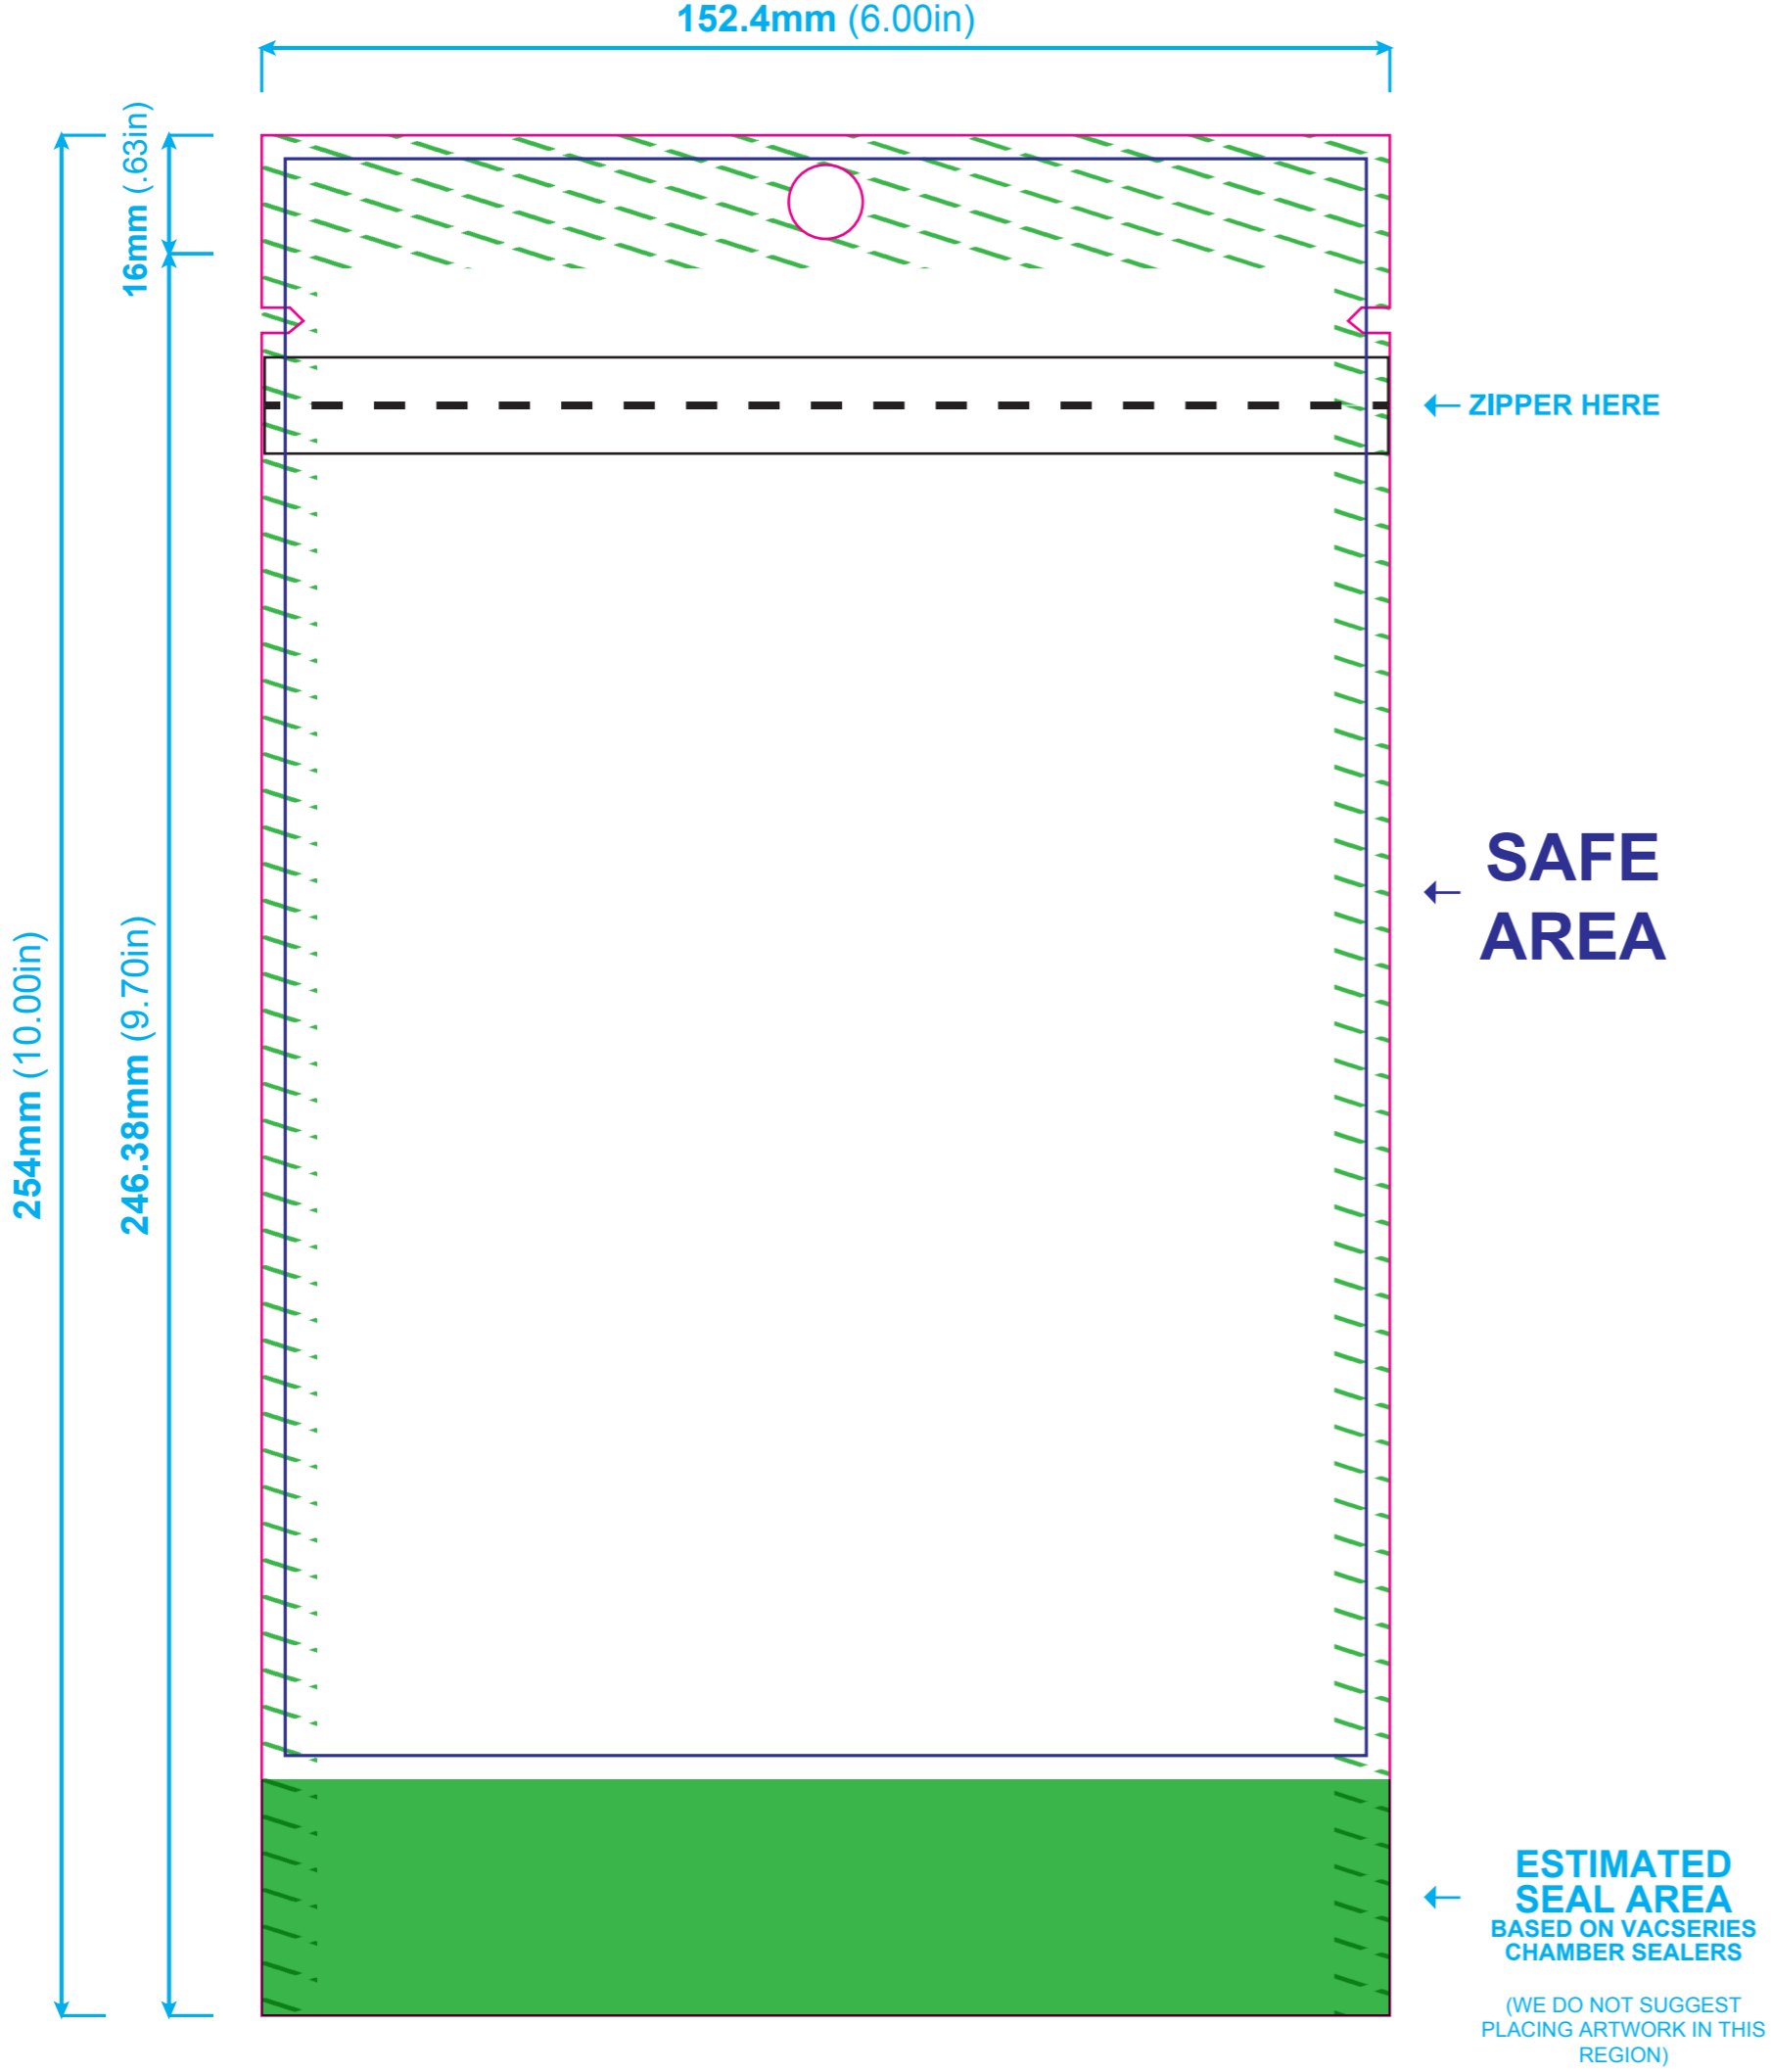

FRONT ARTWORK

		
SPOT GLOSS	SPOT MATTE	WHITE

BACK ARTWORK

		
SPOT GLOSS	SPOT MATTE	WHITE