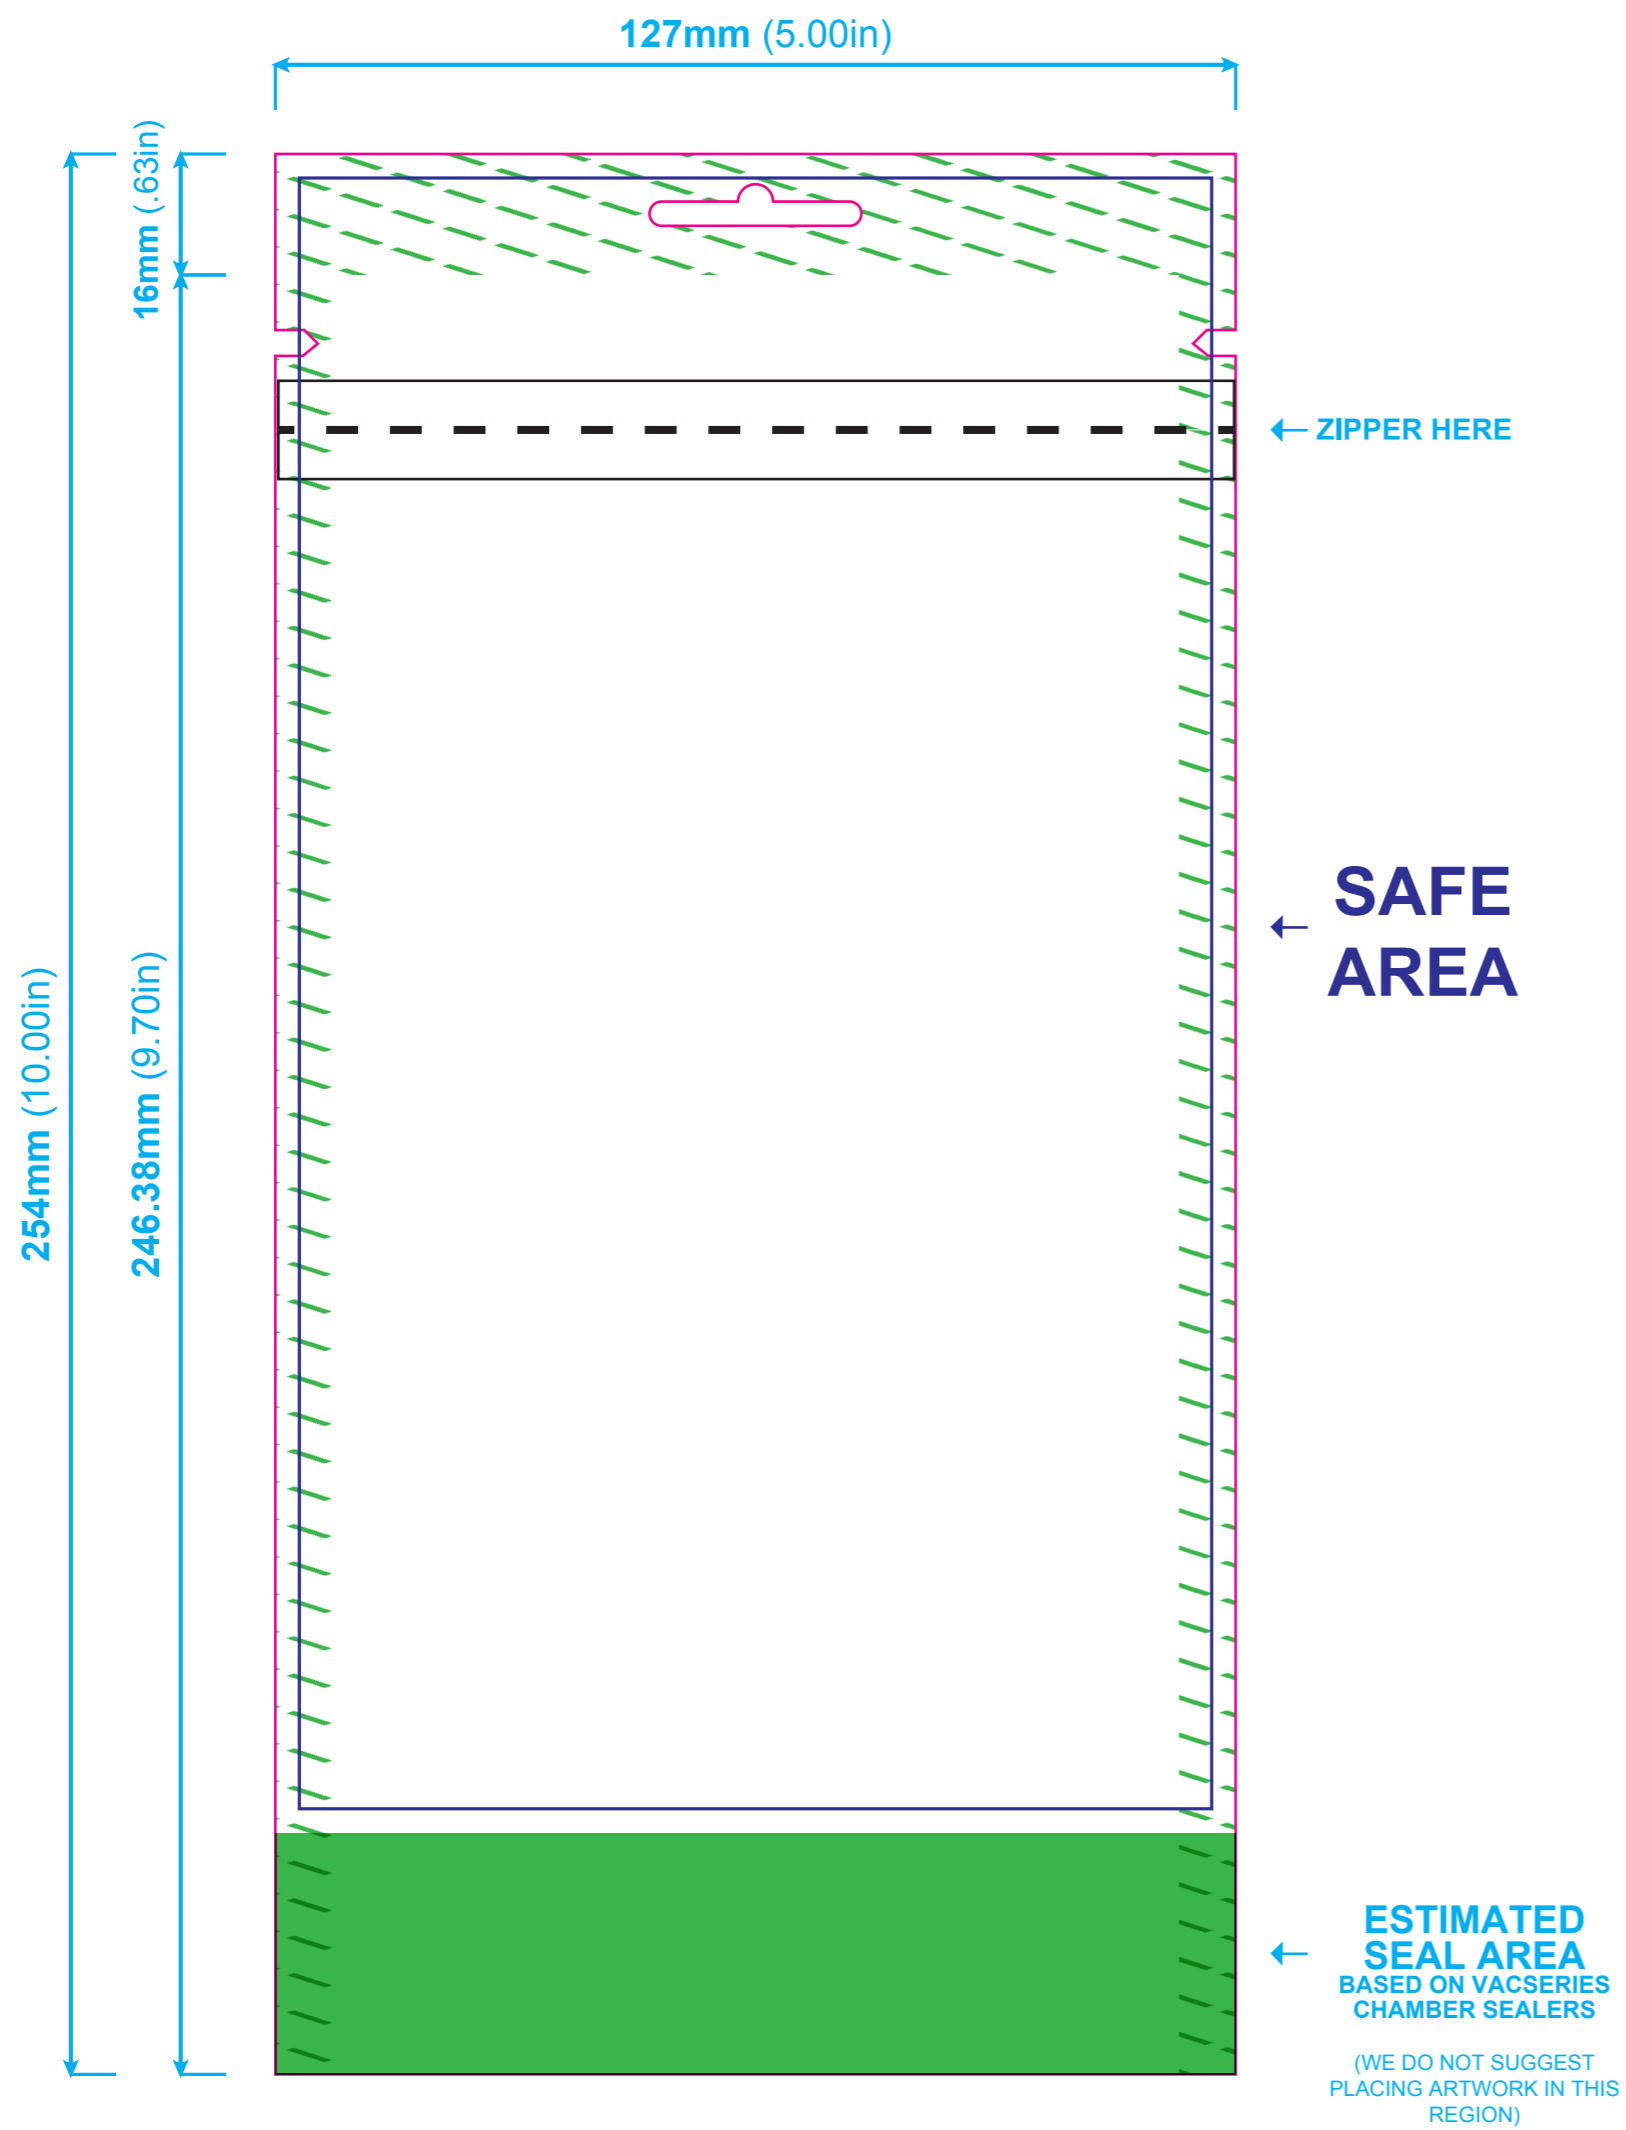

FRONT ARTWORK

SPOT GLOSS

SPOT MATTE

WHITE

BACK ARTWORK

SPOT GLOSS

SPOT MATTE

WHITE