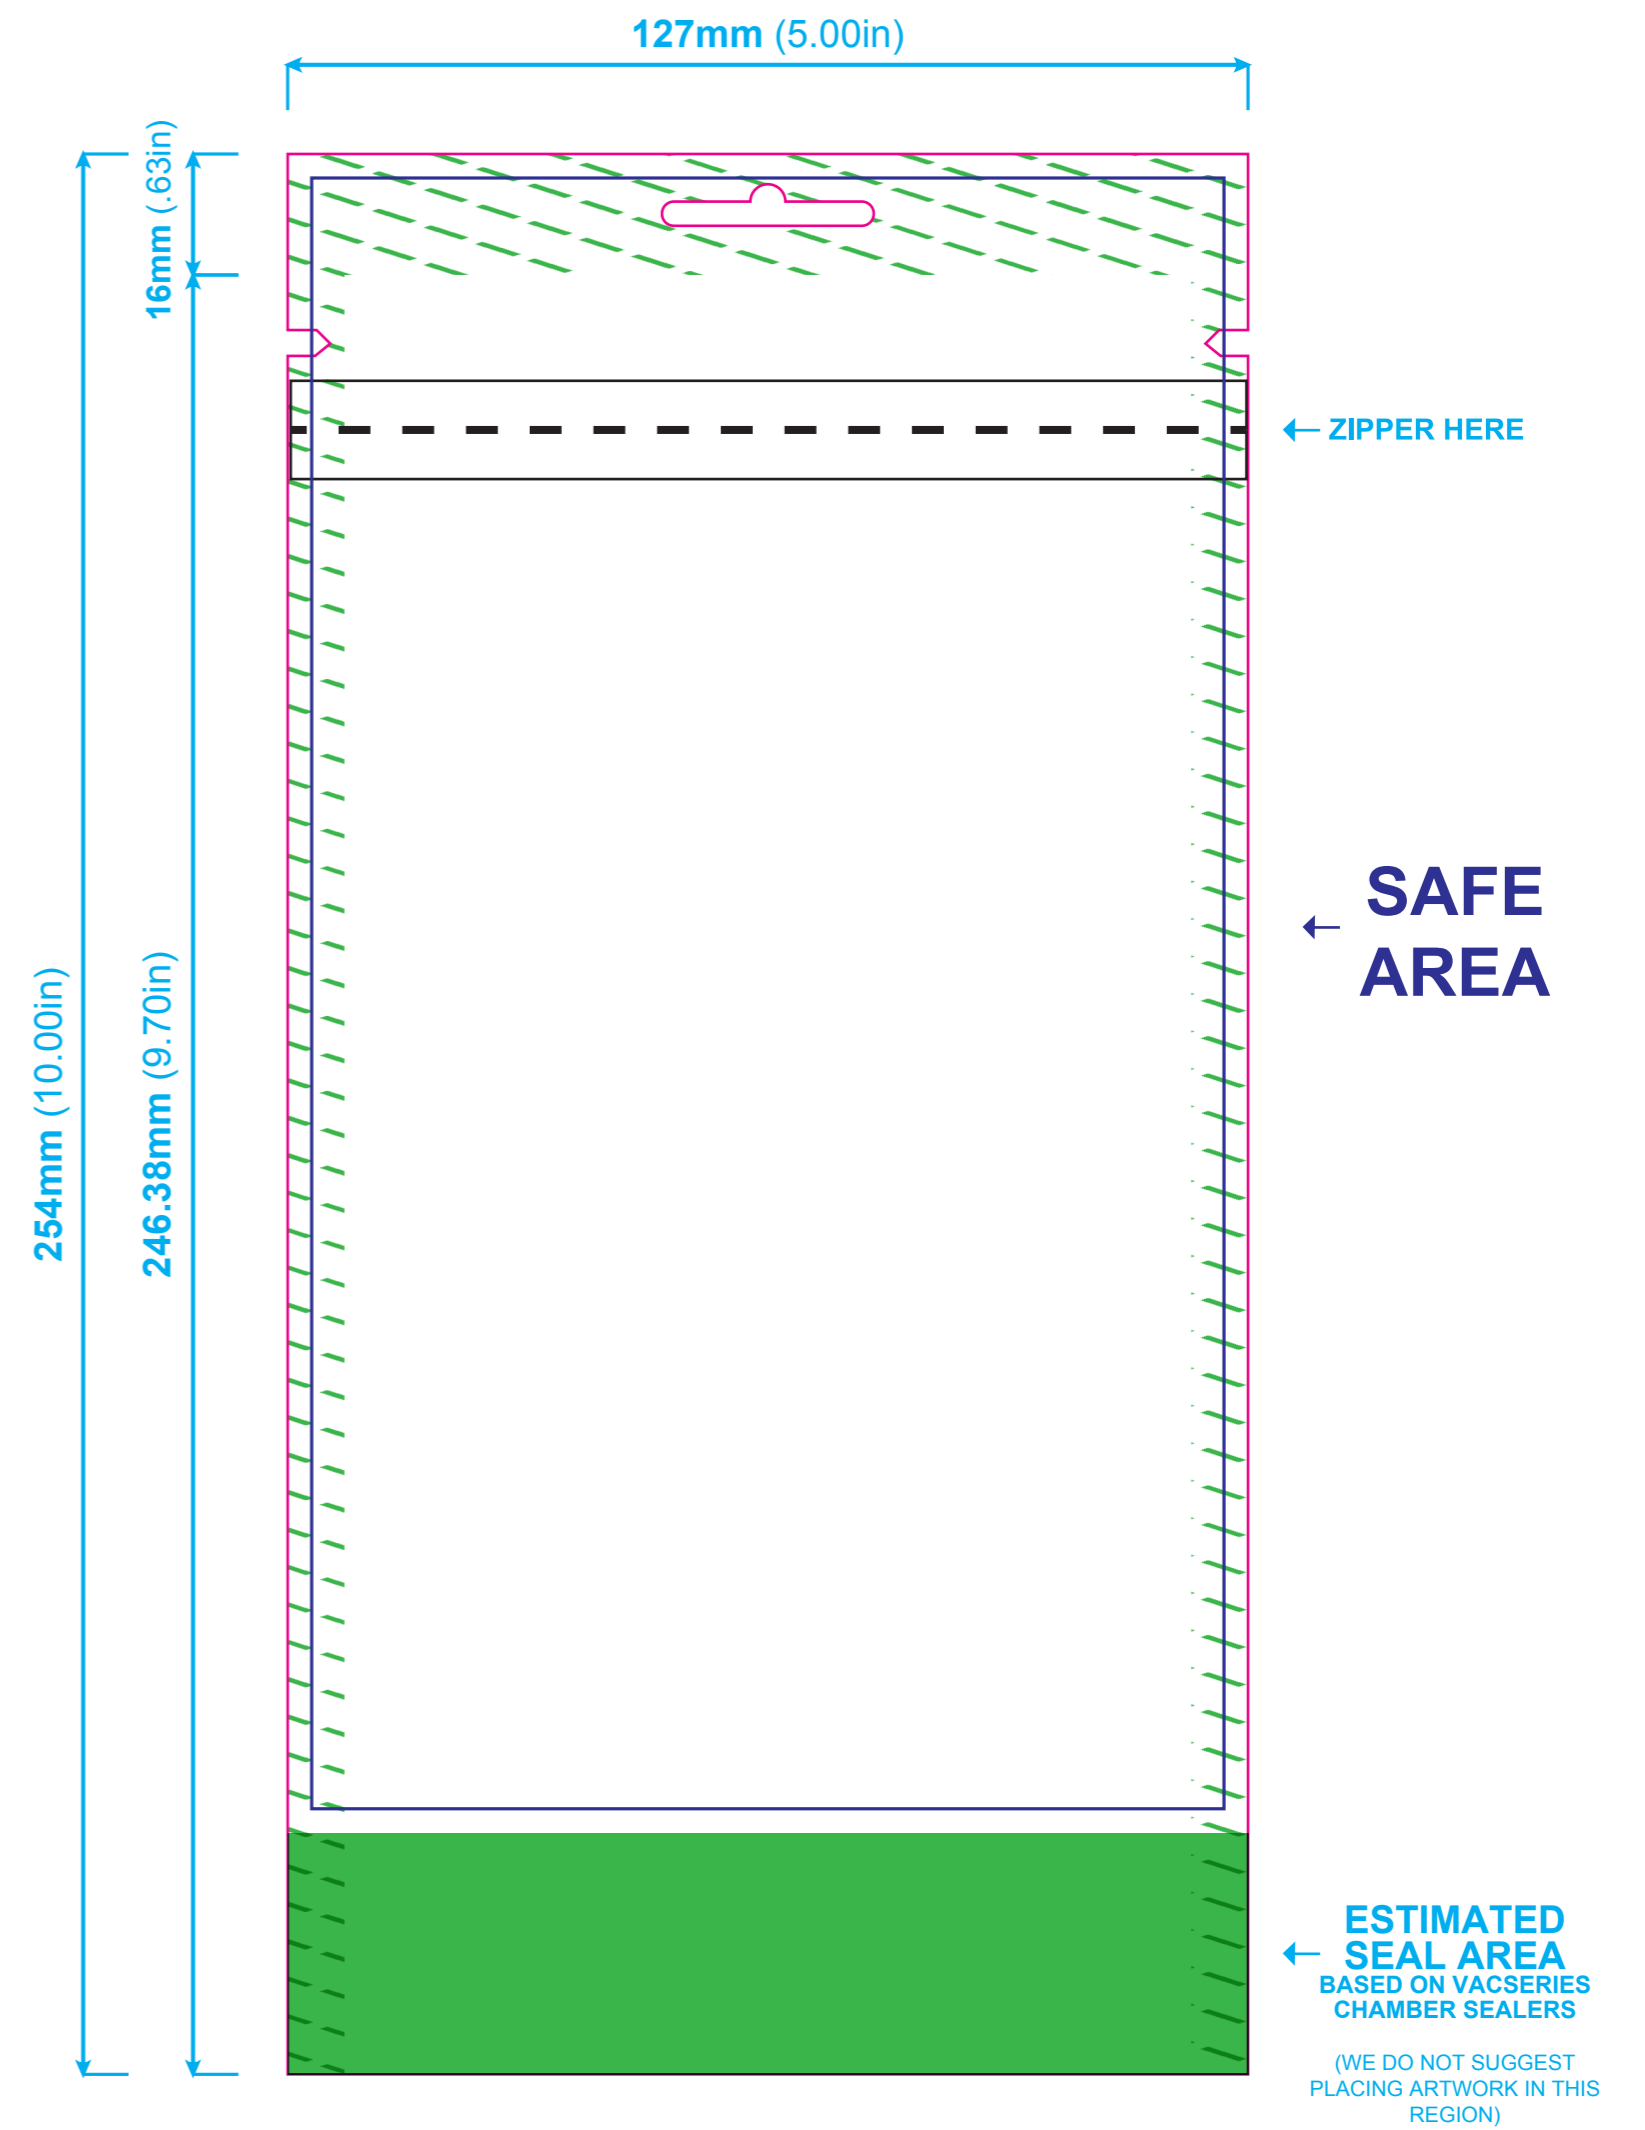

FRONT ARTWORK

SPOT GLOSS

SPOT MATTE

WHITE

BACK ARTWORK

SPOT GLOSS

SPOT MATTE

WHITE