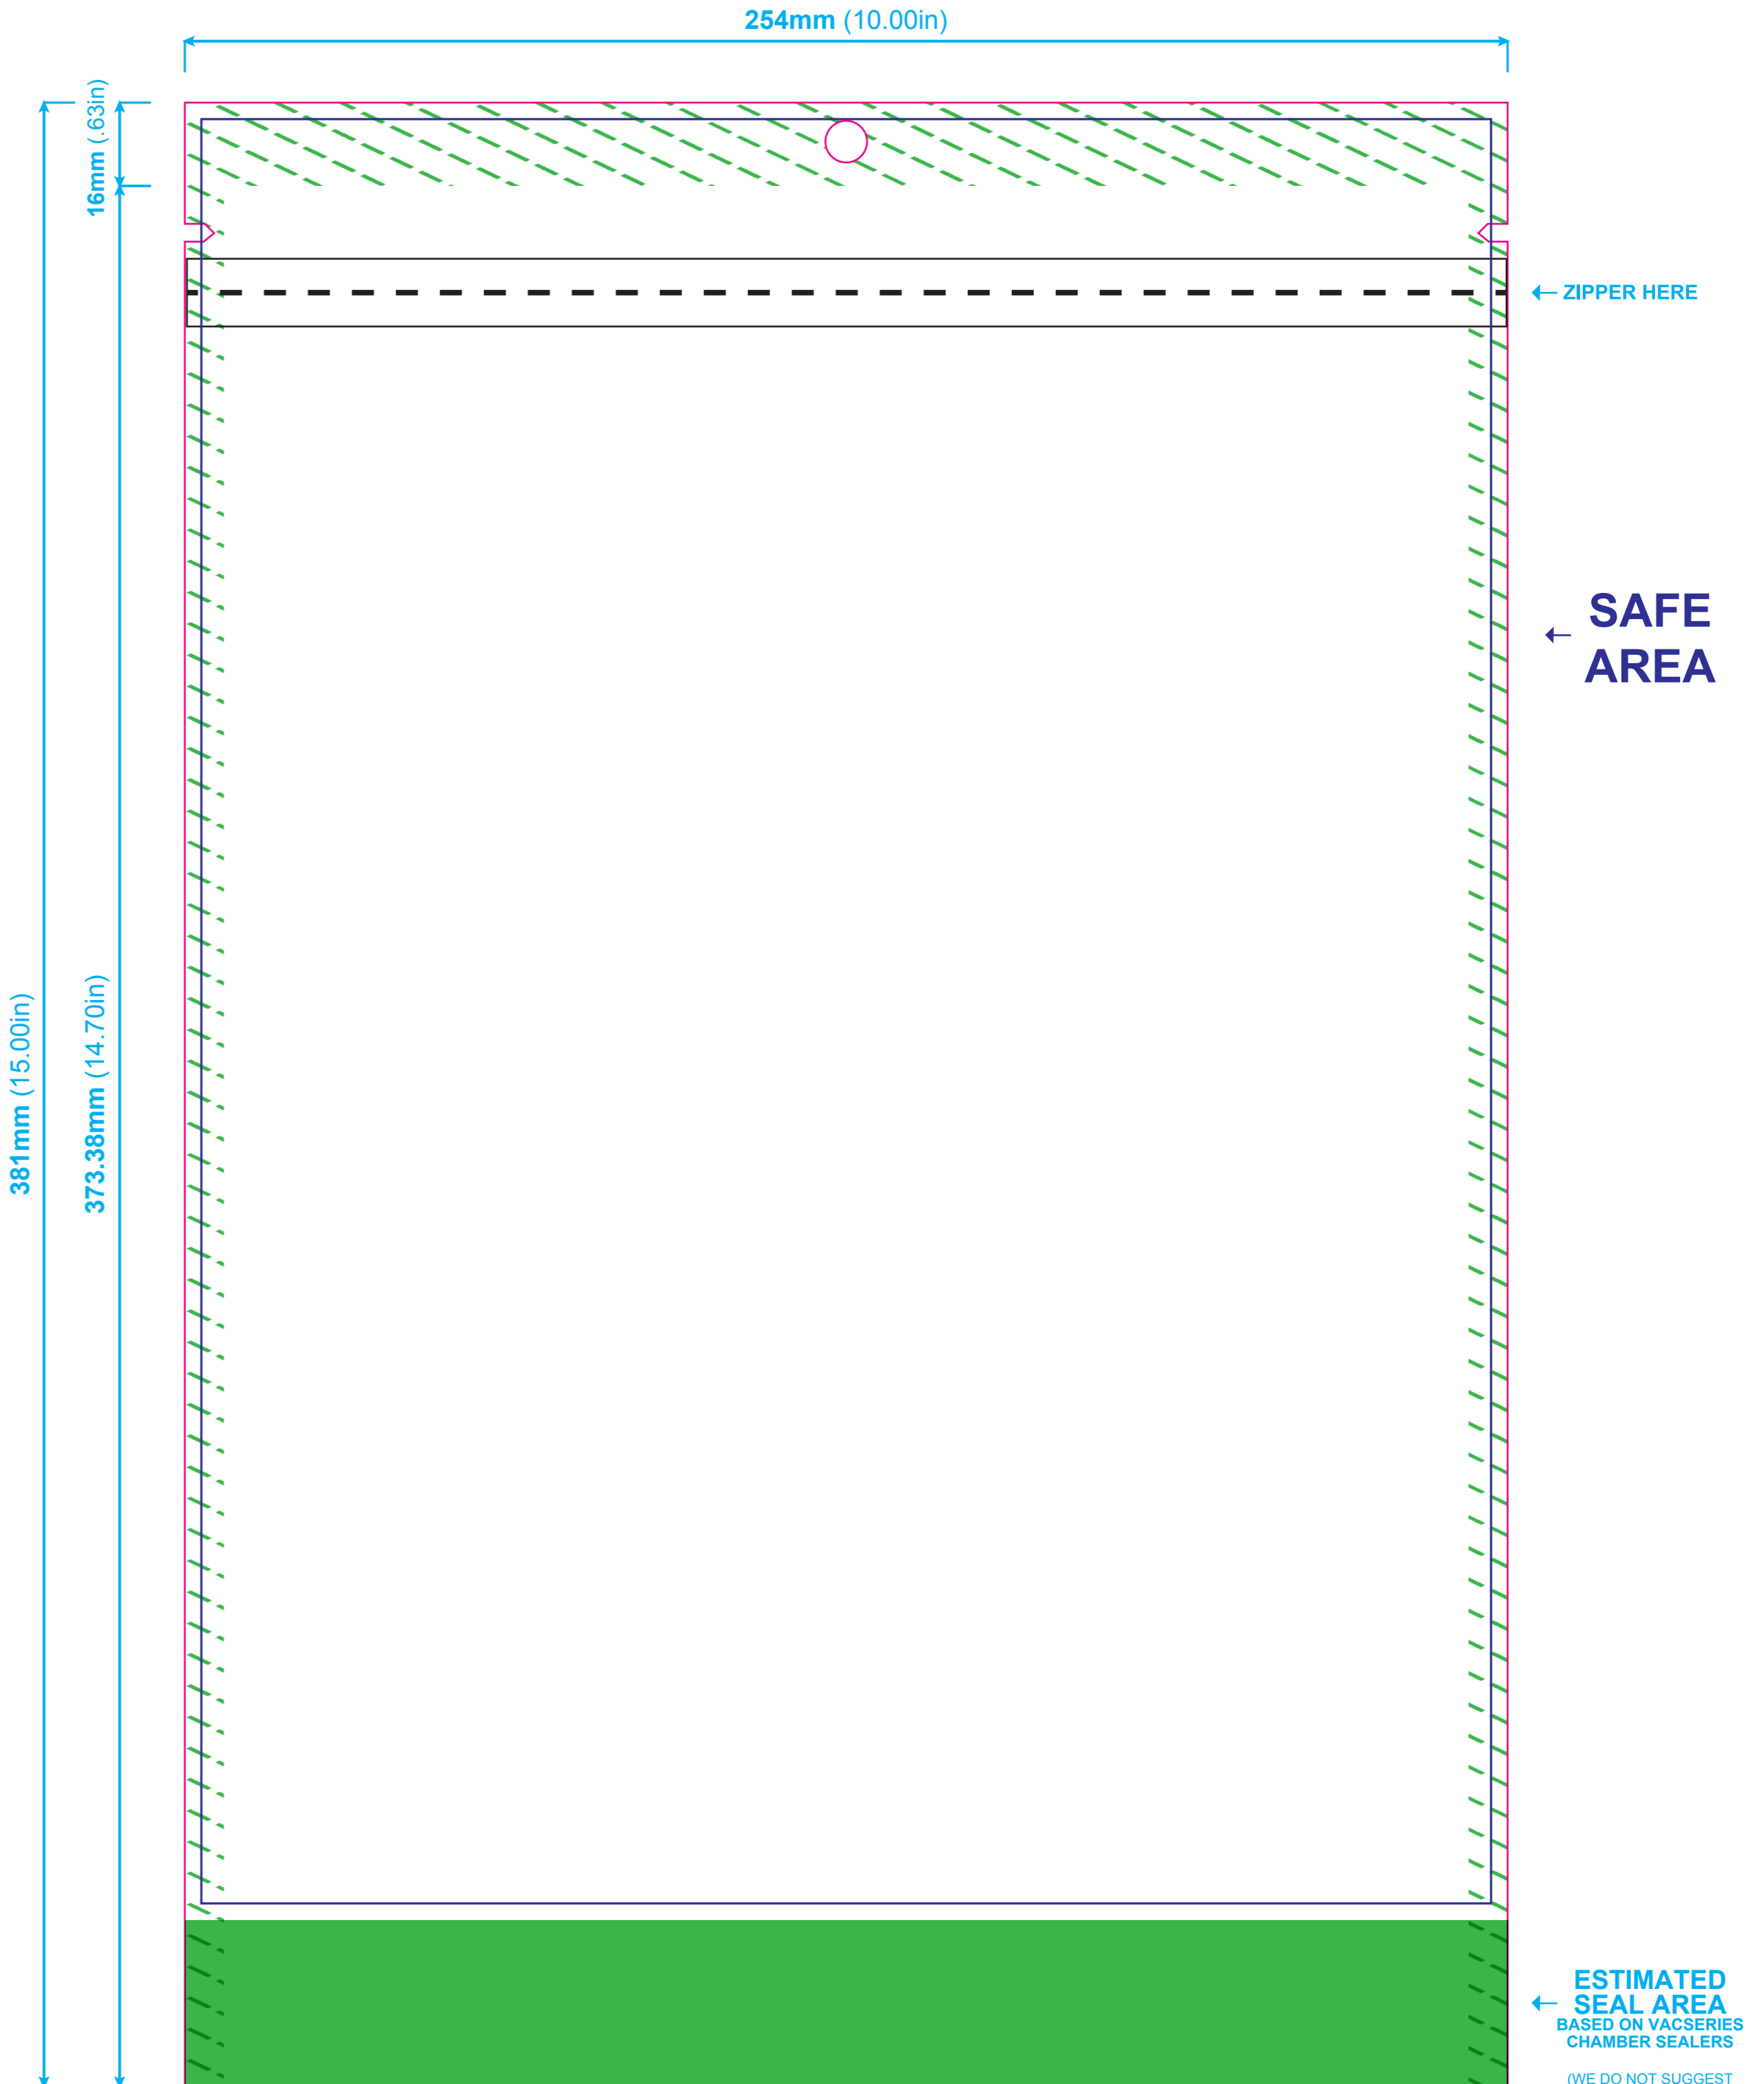

# FRONT ARTWORK

- SPOT GLOSS
- SPOT MATTE
- WHITE

# BACK ARTWORK

- SPOT GLOSS
- SPOT MATTE
- WHITE