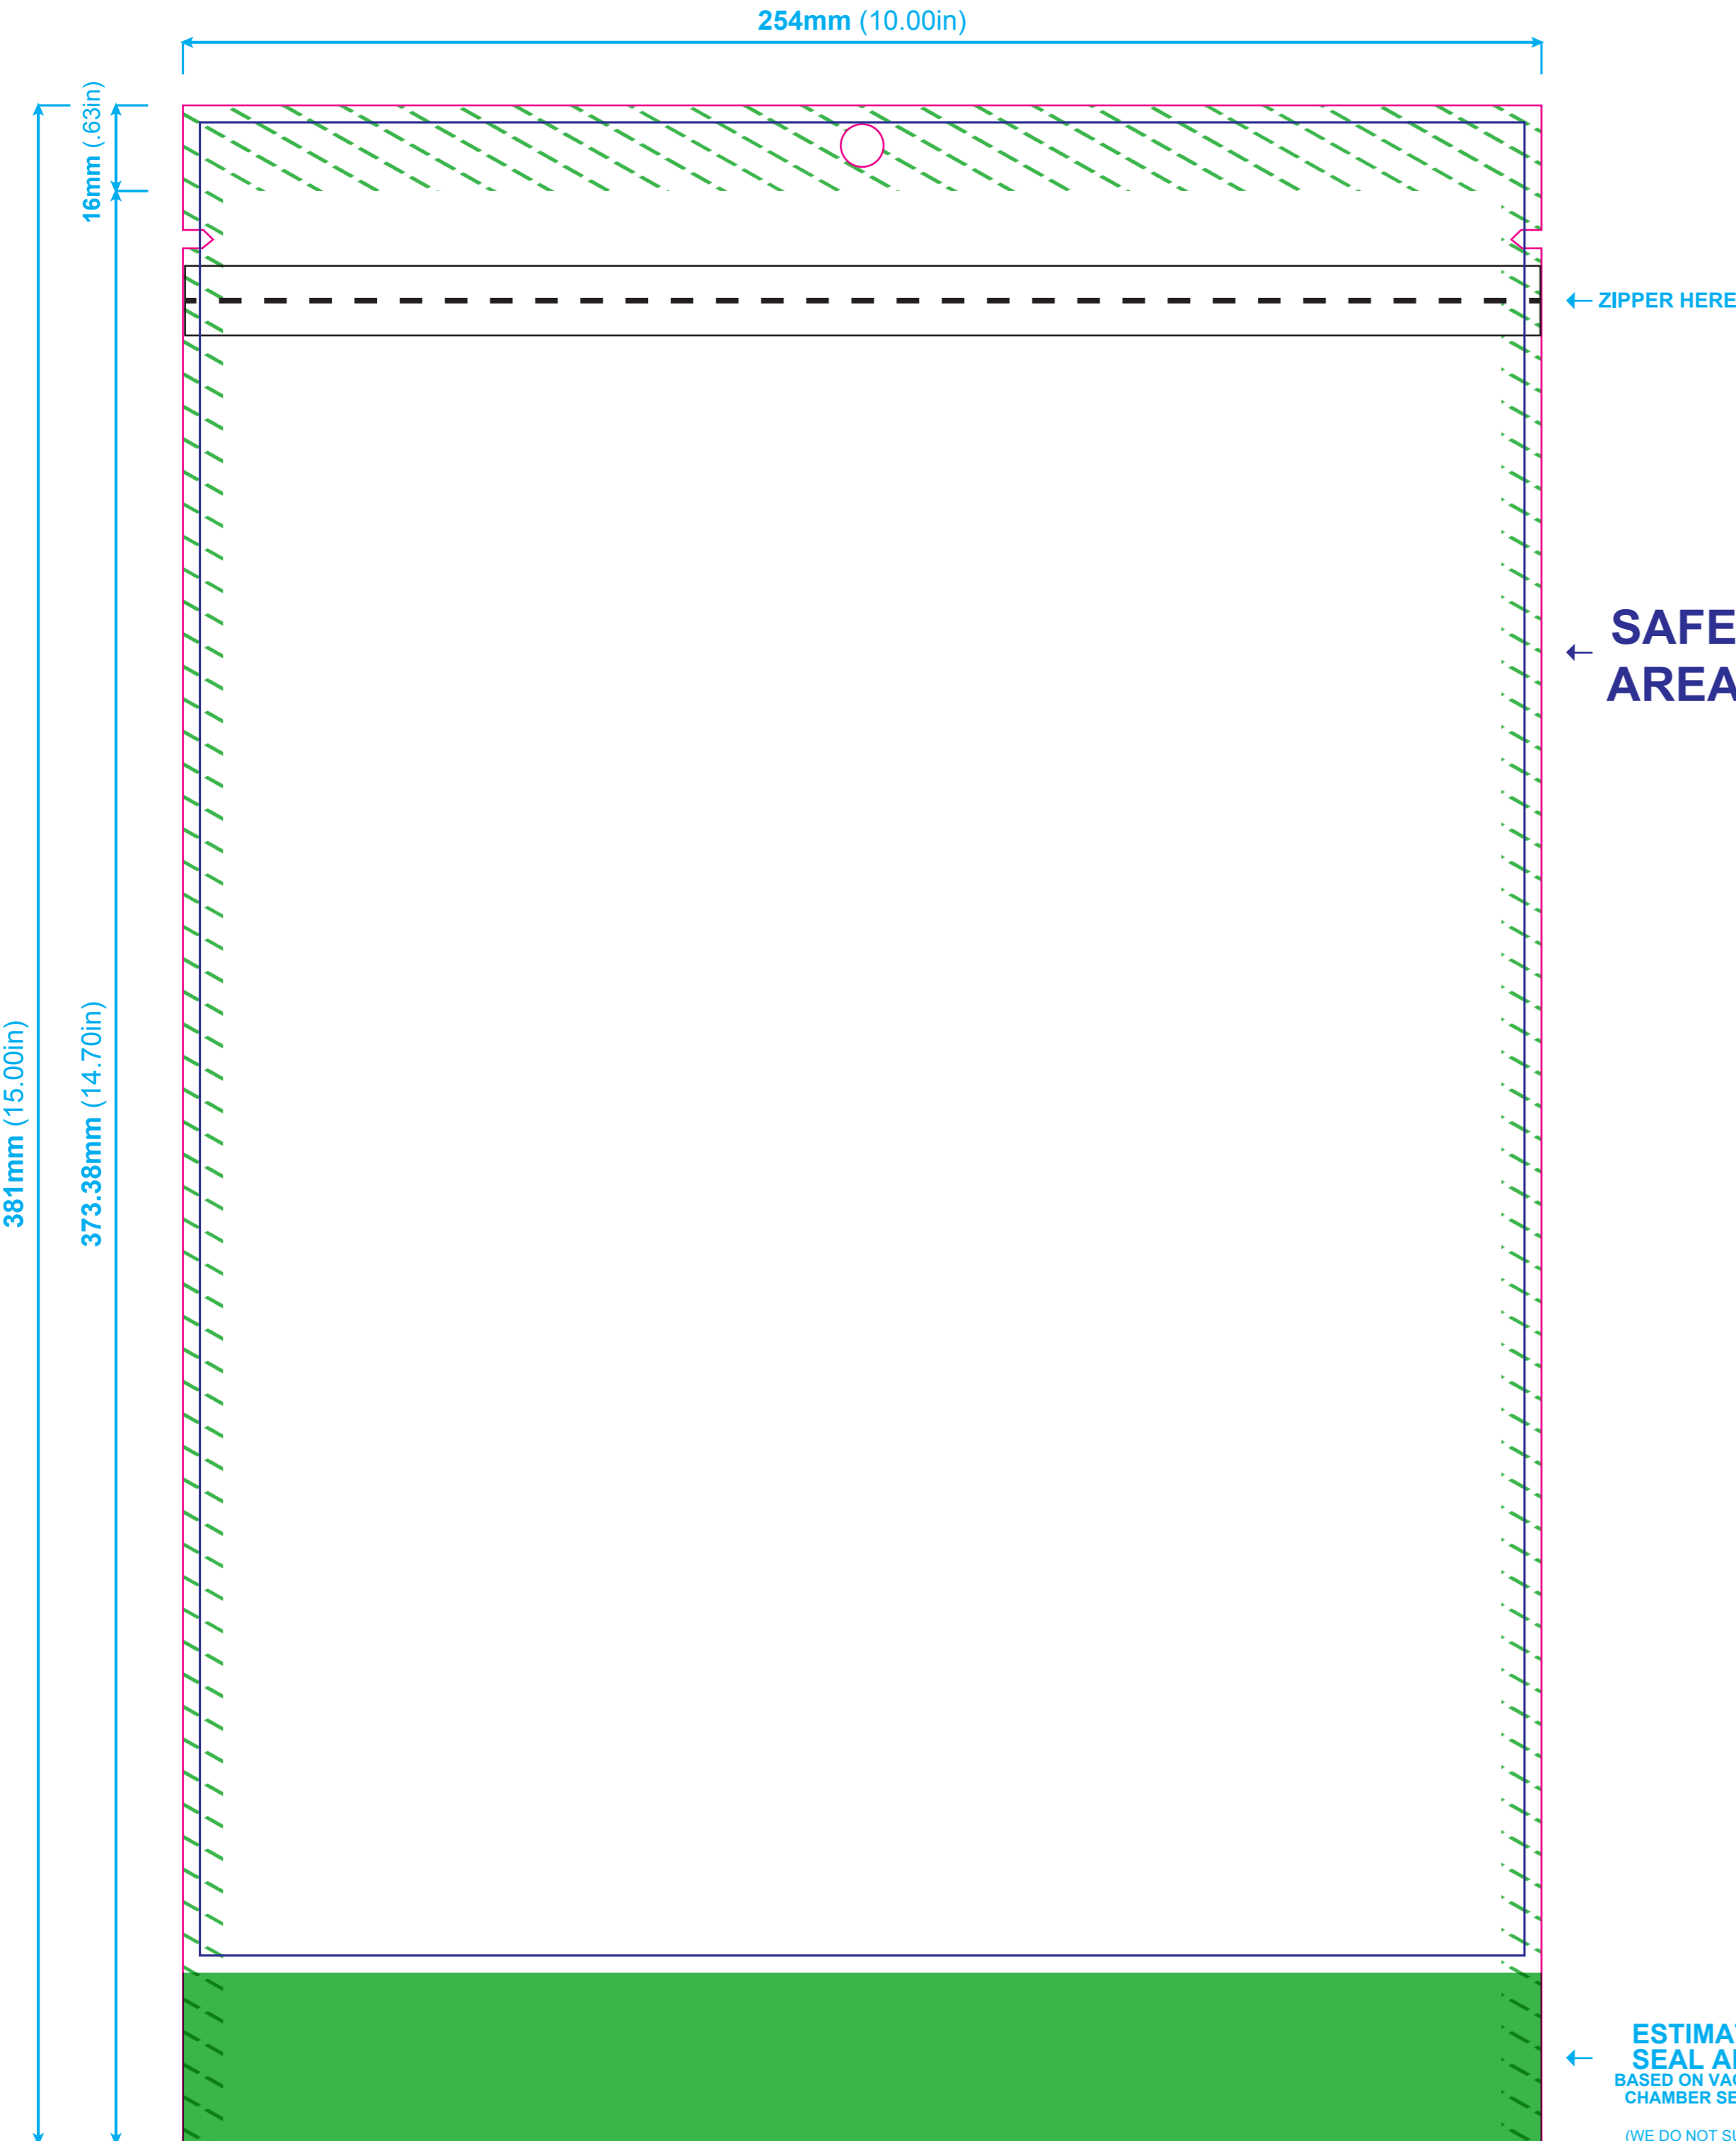

# FRONT ARTWORK

- SPOT GLOSS
- SPOT MATTE
- WHITE

# BACK ARTWORK

- SPOT GLOSS
- SPOT MATTE
- WHITE